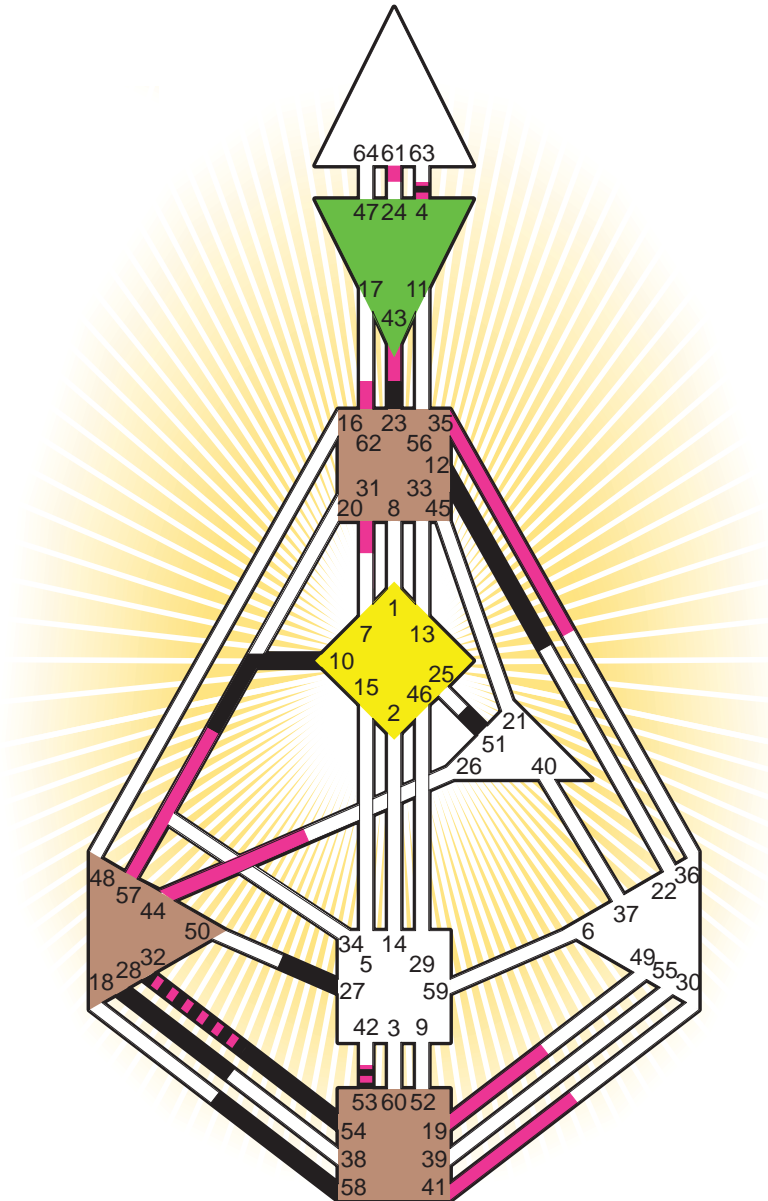

ZEN HUMAN DESIGN

INDIVIDUAL CHART

Michael Moore

Personality

Flint, MI
 23. April 1954
 12:45:00 EST
 17:45:00 GMT

Design

25. January 1954
 12:44:21 GMT

Rodden Rating **AA**

Definition Type

- No Definition
- Single Definition
- Split Definition
- Triple Split Definition
- Quadruple Split Definition

Mode

- To Wait
- To Do

Defined Centers

- Throat
- Head
- Ji
- Heart
- Sacral
- Root

Awareness

- Mental (Ajna)
- Intuitive (Spleen)
- Emotional (Solar Plexus)

	☉	⊕	☾	♋	♌	♍	♎	♏	♐	♑	♒	♓	
Personality	27.2	28.2	58.1	<u>54.3</u>	53.3	51.3	<u>23.6</u>	<u>10.6</u>	12.2	28.5	53.5	<u>32.4</u>	4.4
Design	41.4	31.4	<u>57.3</u>	61.4	62.4	19.6	41.3	<u>43.3</u>	35.6	44.2	53.6	<u>32.6</u>	4.6