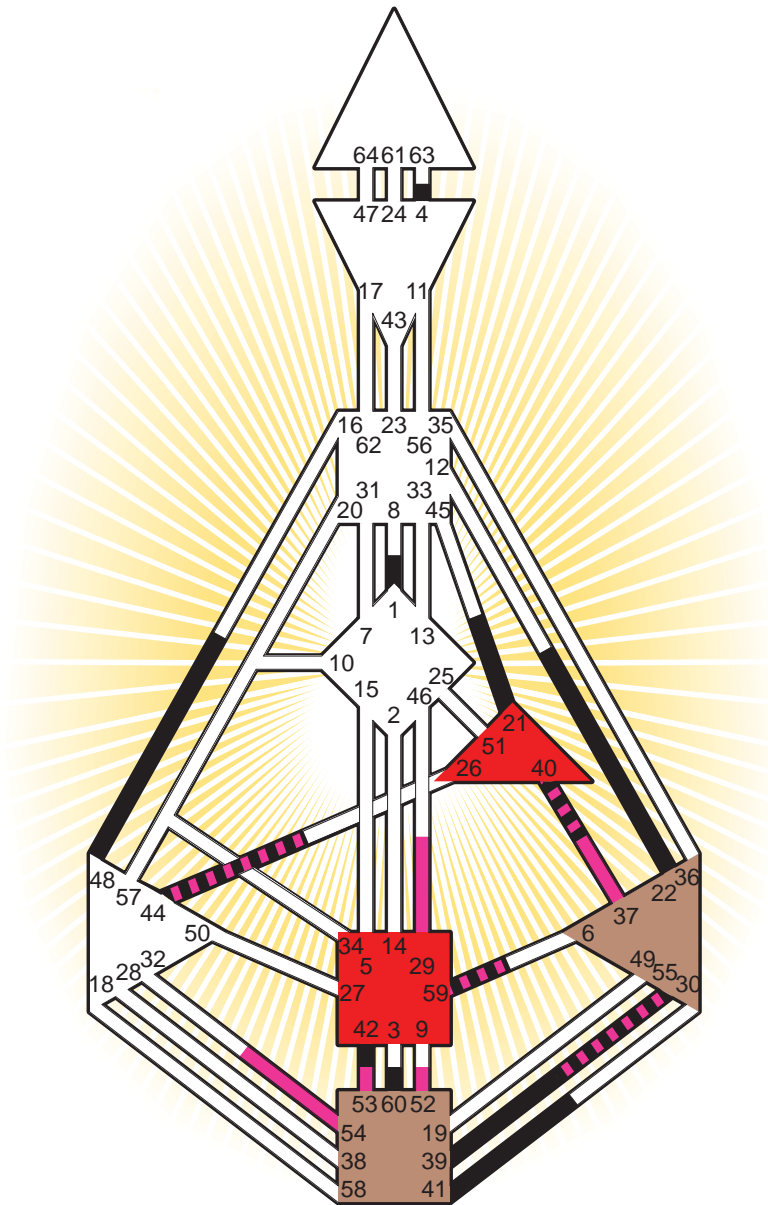

ZEN HUMAN DESIGN

INDIVIDUAL CHART

Eddie Murphy

Personality

New York, NY
3. April 1961
13:30:00 EST
18:30:00 GMT

Design

6. January 1961
07:38:04 GMT

Rodden Rating **C**

Definition Type

- ☐ No Definition
- ☒ Single Definition
- ☐ Split Definition
- ☐ Triple Split Definition
- ☐ Quadruple Split Definition

Mode

- ☒ To Wait
- ☐ To Do

Defined Centers

- ☐ Throat
- ☐ Head
- ☐ Ji
- ☒ Heart
- ☒ Sacral
- ☐ Root

Awareness

- ☐ Mental (Ajna)
- ☐ Intuitive (Spleen)
- ☒ Emotional (Solar Plexus)

	☉	⊕	☾	♋	♌	♍	♎	♏	♐	♑	♒	♓	
Personality	21.5	48.5	1.2	59.6	55.6	22.3	42.5	39.6	41.2	60.3	4.4	44.4	40.1
Design	54.1	53.1	59.3	40.2	37.2	54.1	55.2	52.3	54.1	54.6	29.1	44.4	40.3