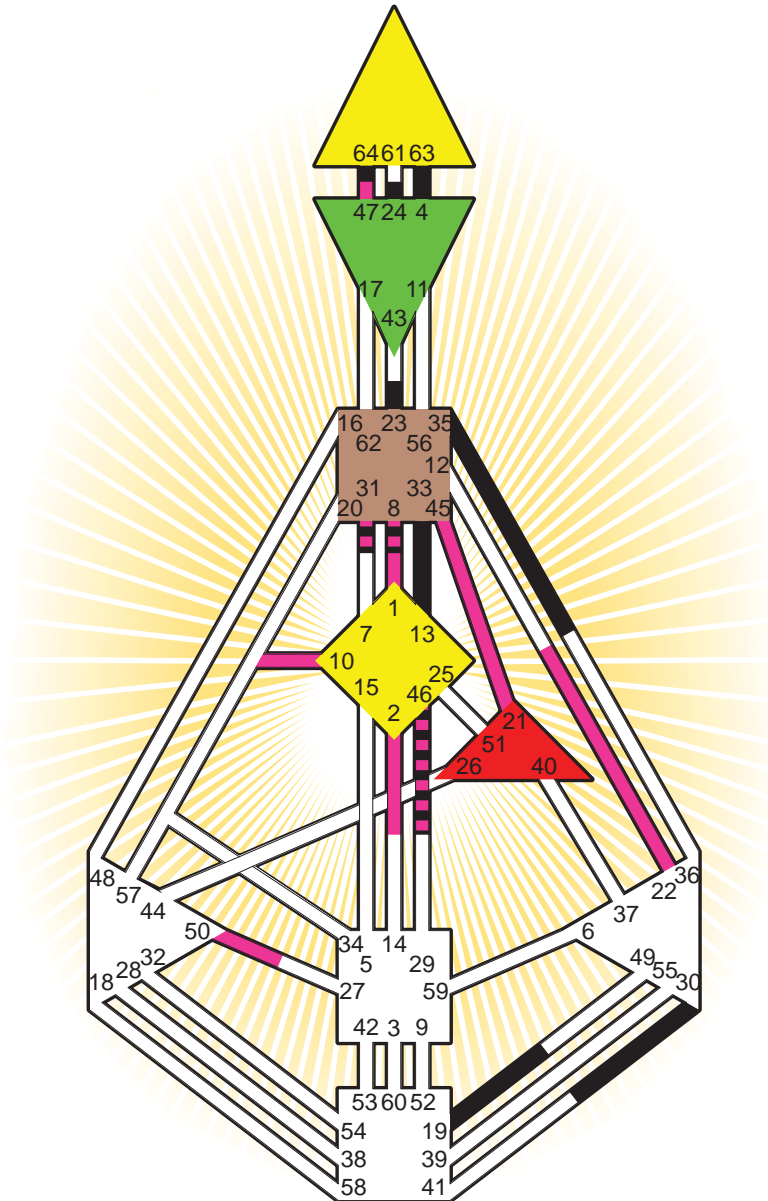

ZEN HUMAN DESIGN

INDIVIDUAL CHART

Graham Nash

Personality

Blackpool, GBE
 2. February 1942
 01:50:00 WET/S
 00:50:00 GMT

Design

7. November 1941
 08:39:40 GMT

Rodden Rating **A**

Definition Type

- No Definition
- Single Definition
- Split Definition
- Triple Split Definition
- Quadruple Split Definition

Mode

- To Wait
- To Do

Defined Centers

- Throat
- Head
- Ji
- Heart
- Sacral
- Root

Awareness

- Mental (Ajna)
- Intuitive (Spleen)
- Emotional (Solar Plexus)

	☉	⊕	☾	♋	♌	♍	♎	♏	♐	♑	♒	♓	
Personality	19.6	33.6	4.2	64.3	63.3	30.3	13.1	24.4	35.1	23.4	8.2	46.2	31.3
Design	1.2	2.2	45.4	47.5	22.5	50.1	10.3	21.2	45.4	8.2	8.5	46.1	31.5