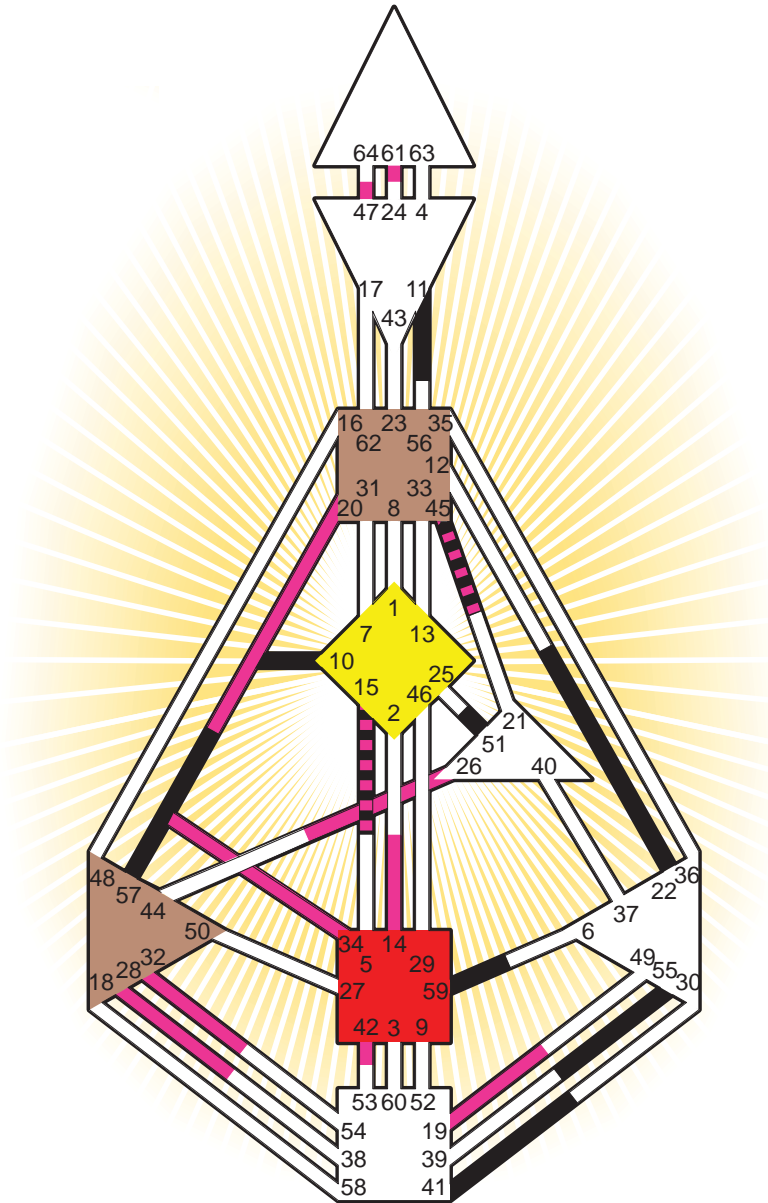

ZEN HUMAN DESIGN

INDIVIDUAL CHART

Anais Nin

Personality

Paris, F
21. February 1903
20:25:00 LMT
20:15:40 GMT

Design

27. November 1902
05:24:10 GMT

Rodden Rating **AA**

Definition Type

- ☐ No Definition
- ☒ Single Definition
- ☐ Split Definition
- ☐ Triple Split Definition
- ☐ Quadruple Split Definition

Mode

- ☐ To Wait
- ☒ To Do

Defined Centers

- ☒ Throat ☐ Head
- ☒ Ji ☐ Heart
- ☒ Sacral ☐ Root

Awareness

- ☐ Mental (Ajna)
- ☒ Intuitive (Spleen)
- ☐ Emotional (Solar Plexus)

	☉	⊕	☾	♋	♌	♍	♎	♏	♐	♑	♒	♓	
Personality	55.3	59.3	10.3	57.3	51.3	41.5	22.6	57.2	55.1	41.2	11.3	15.3	45.1
Design	34.5	20.5	28.1	32.5	42.5	14.2	34.4	47.2	19.5	61.4	26.4	15.6	45.3