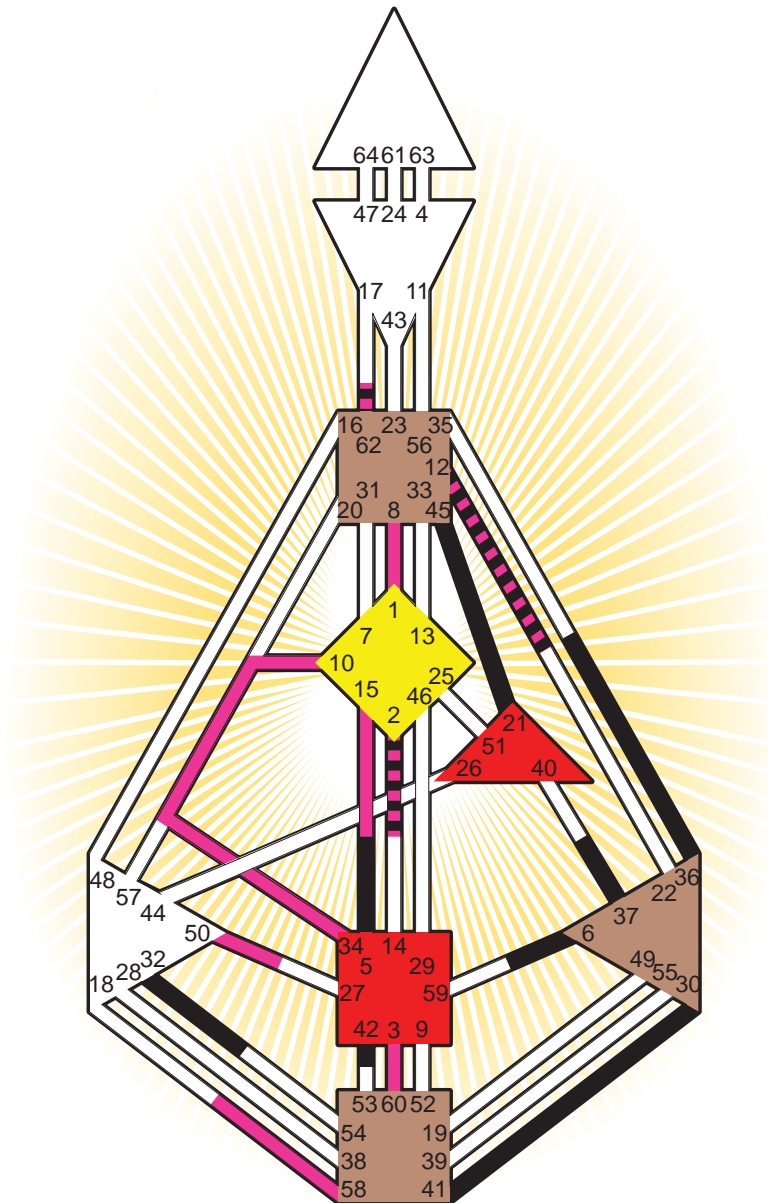

Definition Type

- No Definition
- Single Definition
- Split Definition
- Triple Split Definition
- Quadruple Split Definition

Mode

- To Wait
- To Do

Defined Centers

- Throat
- Head
- Ji
- Heart
- Sacral
- Root

Awareness

- Mental (Ajna)
- Intuitive (Spleen)
- Emotional (Solar Plexus)

	☉	⊕	☾	♋	♌	♍	♎	♏	♐	♑	♒	♓	
Personality	36.4	6.4	37.3	42.1	32.1	21.1	30.4	45.4	5.4	2.4	41.1	62.1	12.5
Design	10.1	15.1	58.3	3.3	50.3	58.5	1.1	8.1	34.3	2.1	60.2	62.3	12.6