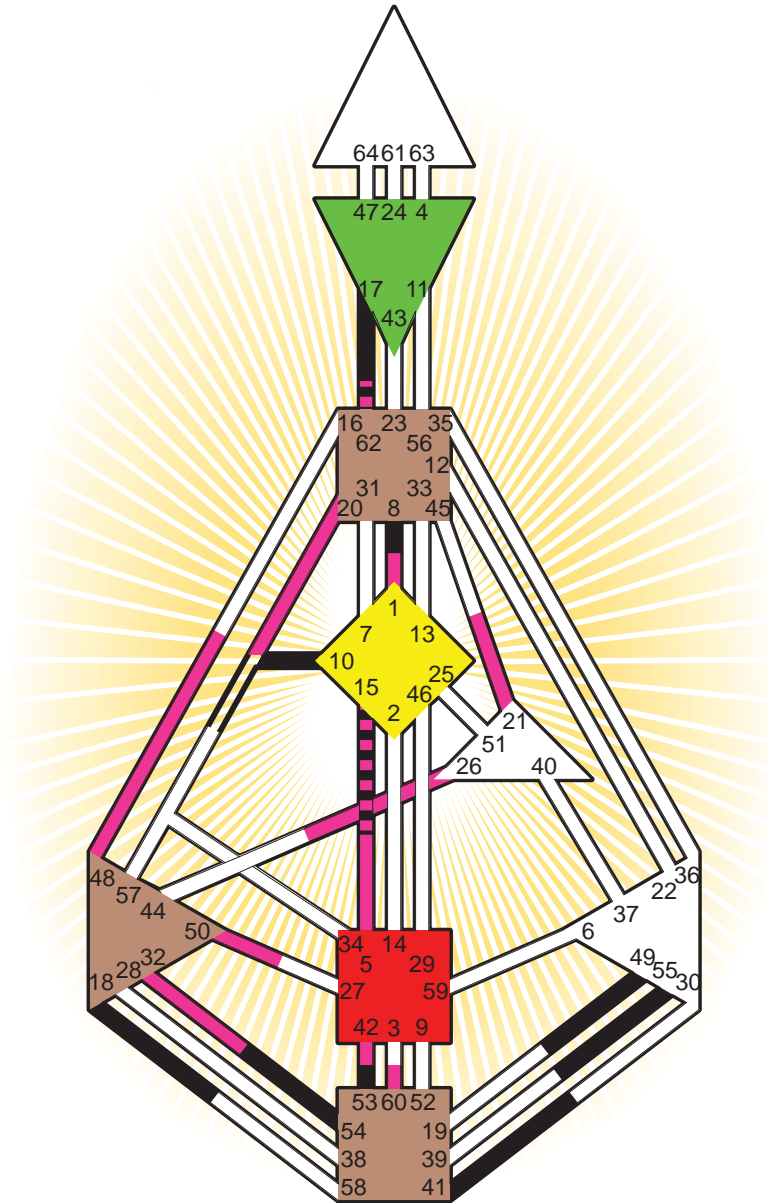

ZEN HUMAN DESIGN

INDIVIDUAL CHART

Richard Nixon

Personality

Whittier, CA
9. January 1913
21:35:00 PST
05:35:00 GMT

Design

15. October 1912
03:16:13 GMT

Rodden Rating **AA**

Definition Type

- ☐ No Definition
- ☒ Single Definition
- ☐ Split Definition
- ☐ Triple Split Definition
- ☐ Quadruple Split Definition

Mode

- ☐ To Wait
- ☒ To Do

Defined Centers

- ☒ Throat
- ☐ Head
- ☒ Ji
- ☐ Heart
- ☒ Sacral
- ☒ Root

Awareness

- ☒ Mental (Ajna)
- ☐ Intuitive (Spleen)
- ☐ Emotional (Solar Plexus)

	☉	☊	☾	♋	♌	♍	♎	♏	♐	♑	♒	♓	
Personality	54.5	53.5	49.2	17.3	18.3	10.2	55.4	10.2	10.4	8.4	41.1	62.5	15.1
Design	32.1	42.1	26.2	21.4	48.4	50.3	1.6	50.2	5.2	20.4	60.4	62.6	15.2