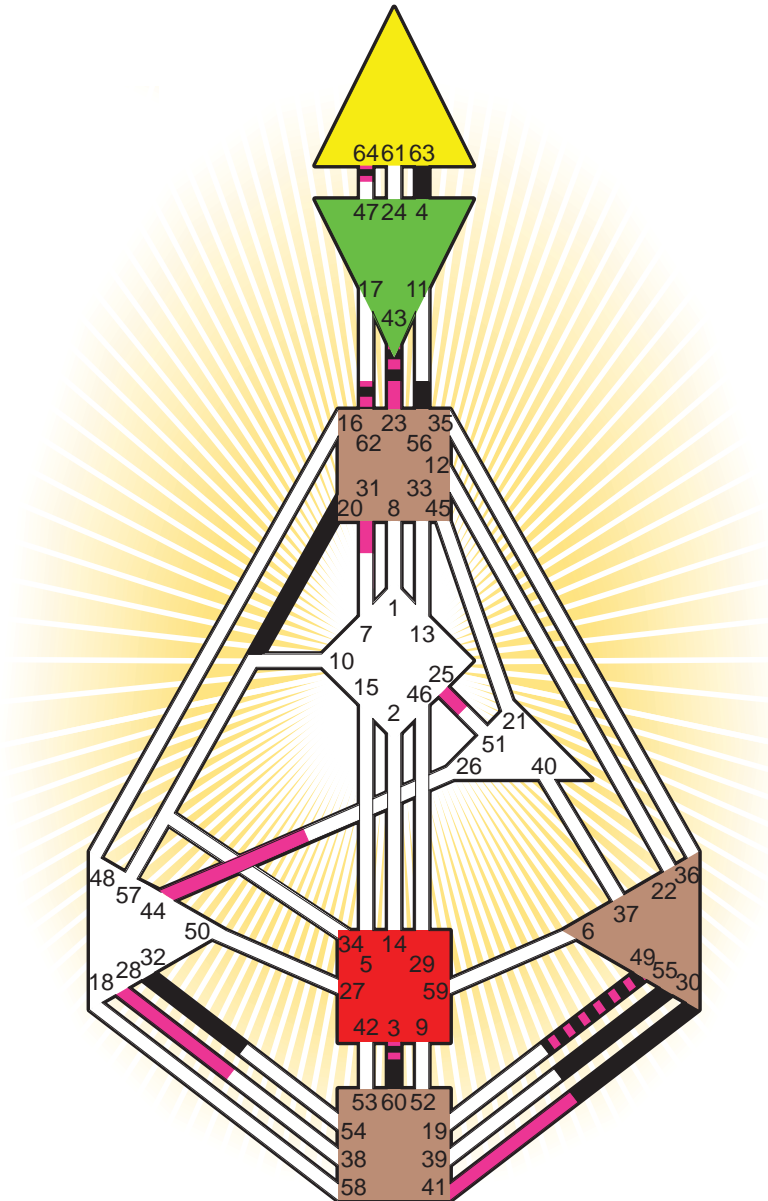

Definition Type

- No Definition
- Single Definition
- Split Definition
- Triple Split Definition
- Quadruple Split Definition

Mode

- To Wait
- To Do

Defined Centers

- Throat
- Head
- Ji
- Heart
- Sacral
- Root

Awareness

- Mental (Ajna)
- Intuitive (Spleen)
- Emotional (Solar Plexus)

	☉	⊕	☾	♋	♌	♍	♎	♏	♐	♑	♒	♓	
Personality	49.4	4.4	20.5	60.5	56.5	55.4	63.1	32.3	43.4	30.6	3.2	64.3	62.4
Design	43.6	23.6	25.1	41.3	31.3	28.3	43.5	64.6	44.1	49.4	3.3	64.4	62.6