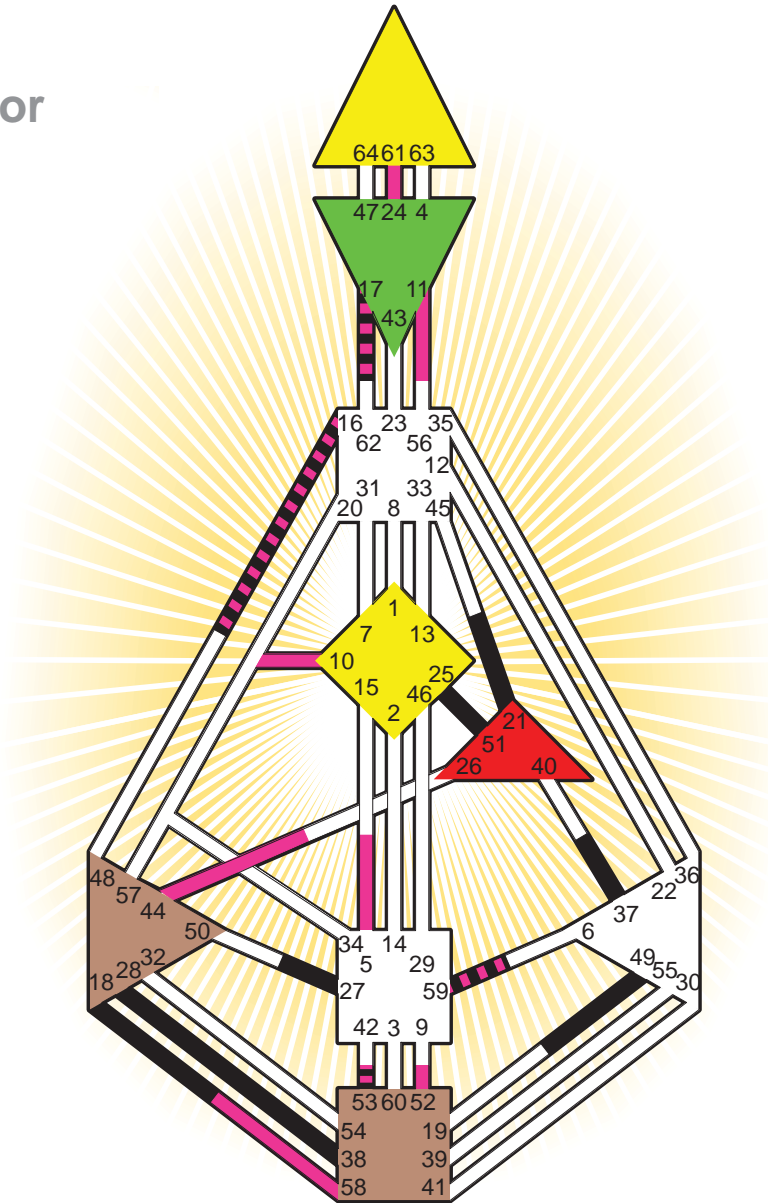

ZEN HUMAN DESIGN

INDIVIDUAL CHART

Sandra Day O'Connor

Personality

El Paso, TX
 26. March 1930
 01:10:00 MST
 08:10:00 GMT

Design

29. December 1929
 03:24:07 GMT

Rodden Rating **AA**

Definition Type

- No Definition
- Single Definition
- Split Definition
- Triple Split Definition
- Quadruple Split Definition

Mode

- To Wait
- To Do

Defined Centers

- Throat
- Ji
- Sacral
- Head
- Heart
- Root

Awareness

- Mental (Ajna)
- Intuitive (Spleen)
- Emotional (Solar Plexus)

	☉	⊕	☾	♈	♉	♊	♋	♌	♍	♎	♏	♐	
Personality	17.2	18.2	49.3	27.2	28.2	25.1	51.2	37.2	16.6	38.2	21.2	59.2	53.3
Design	58.4	52.4	5.6	24.4	44.4	61.4	11.6	10.2	16.3	10.6	17.4	59.4	53.4