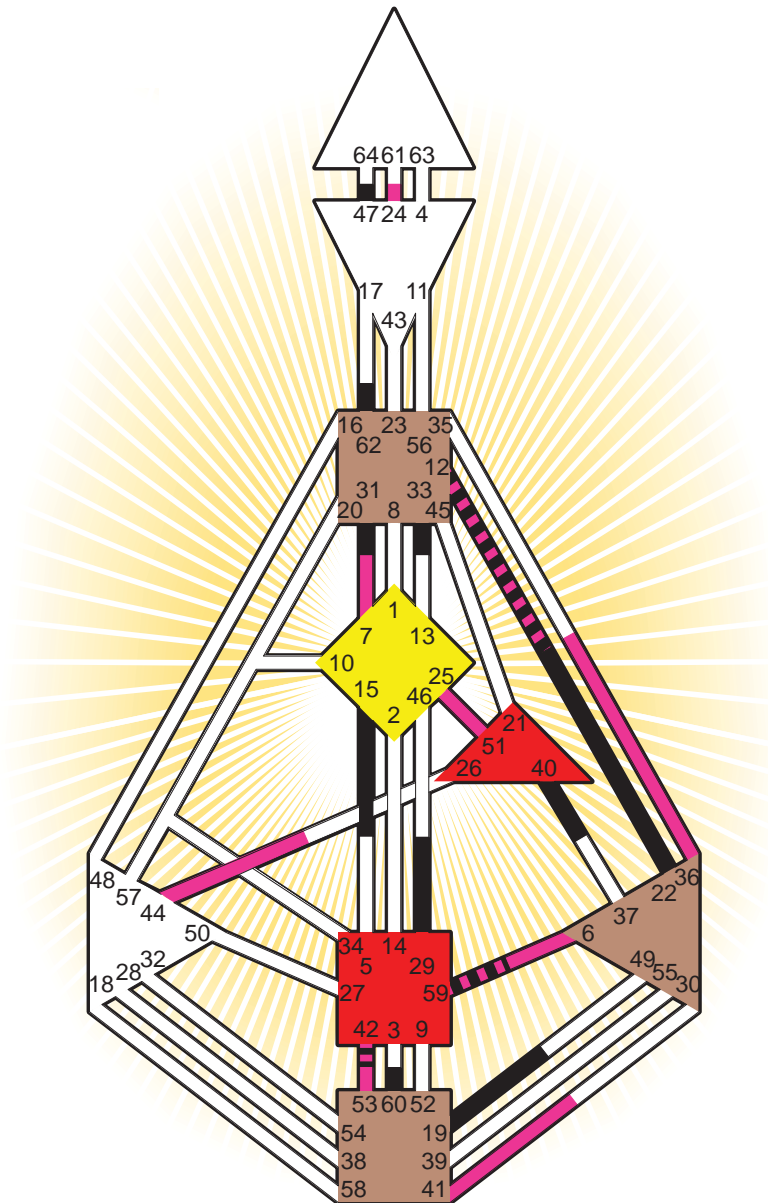

ZEN HUMAN DESIGN

INDIVIDUAL CHART

Peter O'Toole

Personality

Wicklow, IRL
 2. August 1932
 00:15:00 WET/S
 23:15:00 GMT

Design

2. May 1932
 01:45:15 GMT

Rodden Rating **A**

Definition Type

- No Definition
- Single Definition
- Split Definition
- Triple Split Definition
- Quadruple Split Definition

Mode

- To Wait
- To Do

Defined Centers

- Throat
- Head
- Ji
- Heart
- Sacral
- Root

Awareness

- Mental (Ajna)
- Intuitive (Spleen)
- Emotional (Solar Plexus)

	☉	⊕	☾	♋	♌	♍	♎	♏	♐	♑	♒	♓	
Personality	33.2	19.2	31.3	22.1	47.1	59.2	15.4	12.6	29.4	60.5	42.3	40.1	62.2
Design	24.5	44.5	25.4	36.4	6.4	51.2	12.5	42.2	7.1	41.3	51.6	59.6	53.6