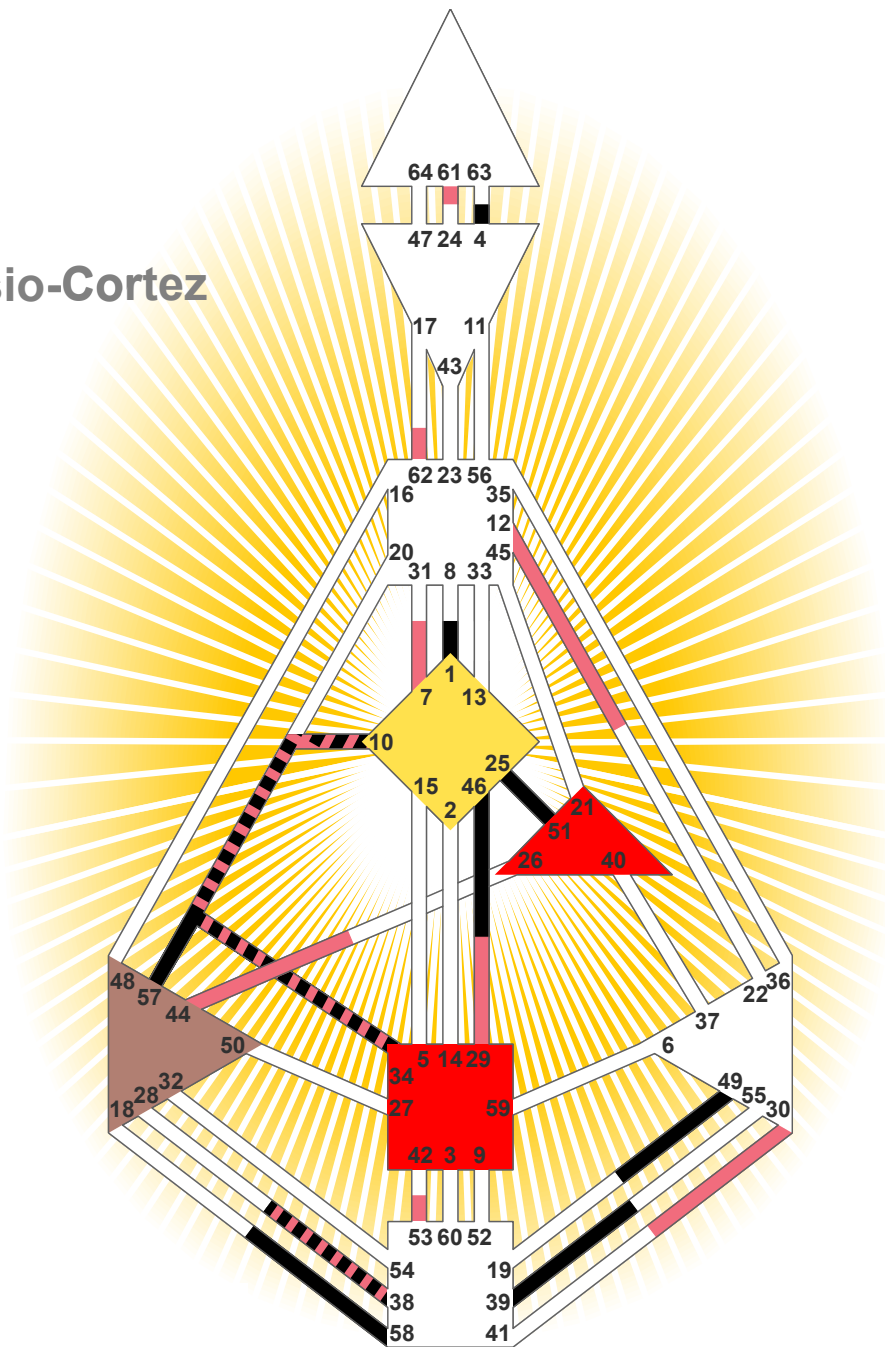

Alexandria Ocasio-Cortez

Personality

Bronx, NY
 13. October 1989
 11:50:00 EDT
 15:50:00 GMT

Design

14. July 1989
 18:44:52 GMT

Rodden Rating **A**

Definition Type

- No Definition
- Single Definition
- Split Definition
- Triple Split Definition
- Quadruple Split Definition

Mode

- To Wait
- To Do

Defined Centers

- Throat
- Head
- Ji
- Heart
- Sacral
- Root

Awareness

- Mental (Ajna)
- Intuitiv (Spleen)
- Emotional (Solar Plexus)

	☉	☊	☋	♋	♌	♍	♎	♏	♐	♑	♒	♓	
Personality	57.6	51.6	25.6	49.6	4.6	46.5	34.6	57.1	39.2	58.5	10.4	38.1	1.1
Design	62.2	61.2	34.5	30.2	29.2	53.4	7.6	7.5	12.5	38.1	10.5	38.2	44.6