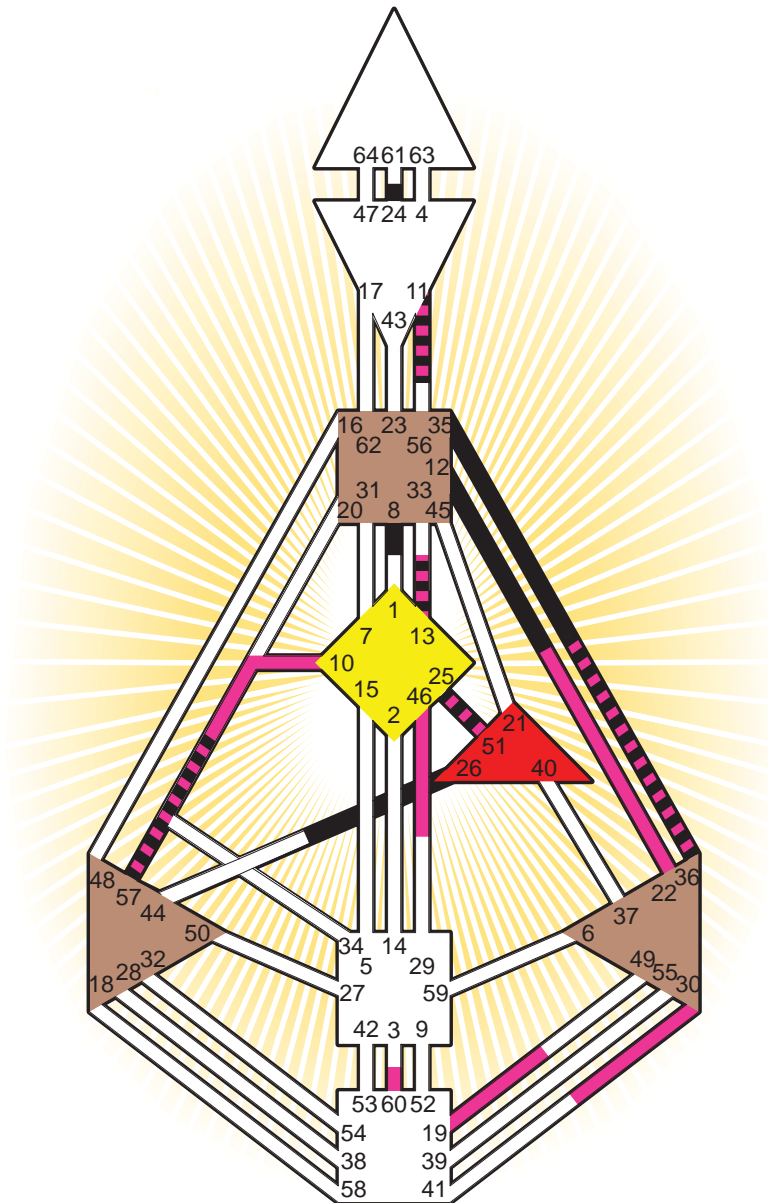

ZEN HUMAN DESIGN

INDIVIDUAL CHART

Jacques Offenbach

Personality

Cologne, D
20. June 1819
03:00:00 LMT
02:32:04 GMT

Design

21. March 1819
07:38:11 GMT

Rodden Rating **AA**

Definition Type

- ☐ No Definition
- ☐ Single Definition
- ☒ Split Definition
- ☐ Triple Split Definition
- ☐ Quadruple Split Definition

Mode

- ☐ To Wait
- ☒ To Do

Defined Centers

- ☒ Throat
- ☐ Head
- ☒ Ji
- ☒ Heart
- ☐ Sacral
- ☐ Root

Awareness

- ☐ Mental (Ajna)
- ☒ Intuitive (Spleen)
- ☒ Emotional (Solar Plexus)

	☉	⊕	☾	♋	♌	♍	♎	♏	♐	♑	♒	♓	
Personality	<u>12.6</u>	<u>11.6</u>	<u>8.6</u>	<u>51.4</u>	<u>57.4</u>	<u>35.4</u>	<u>8.5</u>	<u>24.1</u>	<u>13.4</u>	<u>25.3</u>	<u>26.6</u>	<u>11.5</u>	<u>36.6</u>
Design	<u>25.2</u>	<u>46.2</u>	<u>60.2</u>	<u>51.6</u>	<u>57.6</u>	<u>25.6</u>	<u>13.1</u>	<u>30.5</u>	<u>19.2</u>	<u>22.6</u>	<u>11.2</u>	<u>10.1</u>	<u>36.4</u>