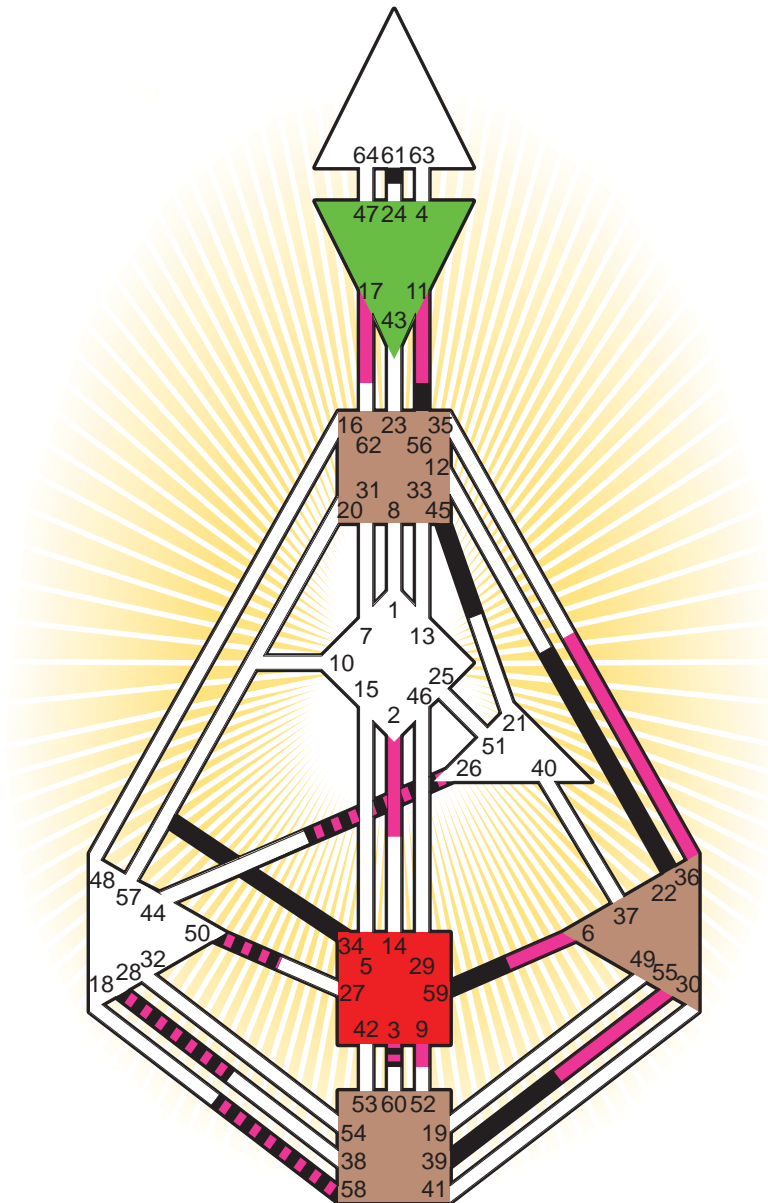

Definition Type

- No Definition
- Single Definition
- Split Definition
- Triple Split Definition
- Quadruple Split Definition

Mode

- To Wait
- To Do

Defined Centers

- Throat
- Head
- Ji
- Heart
- Sacral
- Root

Awareness

- Mental (Ajna)
- Intuitive (Spleen)
- Emotional (Solar Plexus)

	☉	⊕	☾	♋	♌	♍	♎	♏	♐	♑	♒	♓	
Personality	45.6	26.6	<u>59.1</u>	3.3	50.3	<u>39.5</u>	<u>56.2</u>	61.3	22.5	34.6	26.4	58.1	28.3
Design	36.2	<u>6.2</u>	2.5	3.5	50.5	36.6	17.4	<u>11.1</u>	<u>55.6</u>	9.5	26.6	58.2	28.6