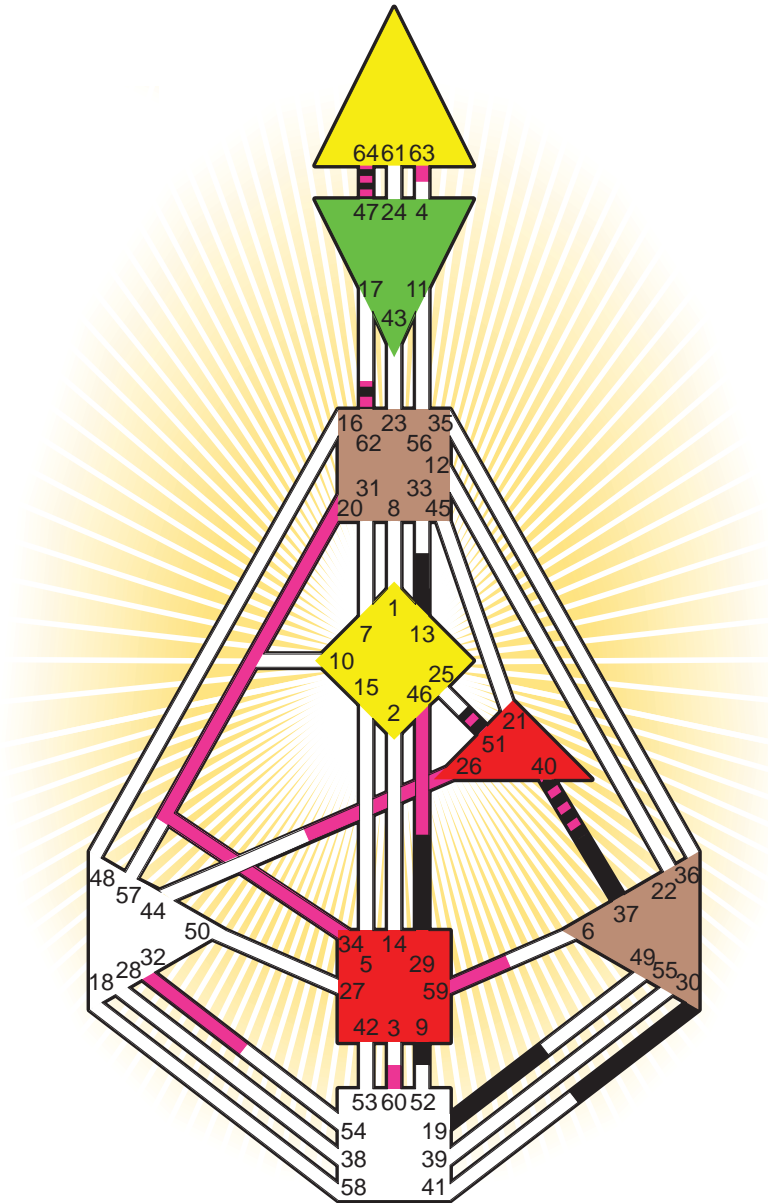

ZEN HUMAN DESIGN

INDIVIDUAL CHART

Yoko Ono

Personality

Tokyo, J
 18. February 1933
 20:30:00 JST
 11:30:00 GMT

Design

23. November 1932
 20:54:14 GMT

Rodden Rating A

Definition Type

- No Definition
- Single Definition
- Split Definition
- Triple Split Definition
- Quadruple Split Definition

Mode

- To Wait
- To Do

Defined Centers

- Throat
- Head
- Ji
- Heart
- Sacral
- Root

Awareness

- Mental (Ajna)
- Intuitive (Spleen)
- Emotional (Solar Plexus)

	☉	⊕	☾	♈	♉	♊	♋	♌	♍	♎	♏	♐	♑
Personality	30.6	29.6	9.6	37.3	40.3	37.3	13.1	64.5	47.4	19.3	51.6	40.4	62.1
Design	34.2	20.2	46.6	63.3	64.3	26.4	32.6	59.5	47.4	60.5	51.6	40.5	62.3