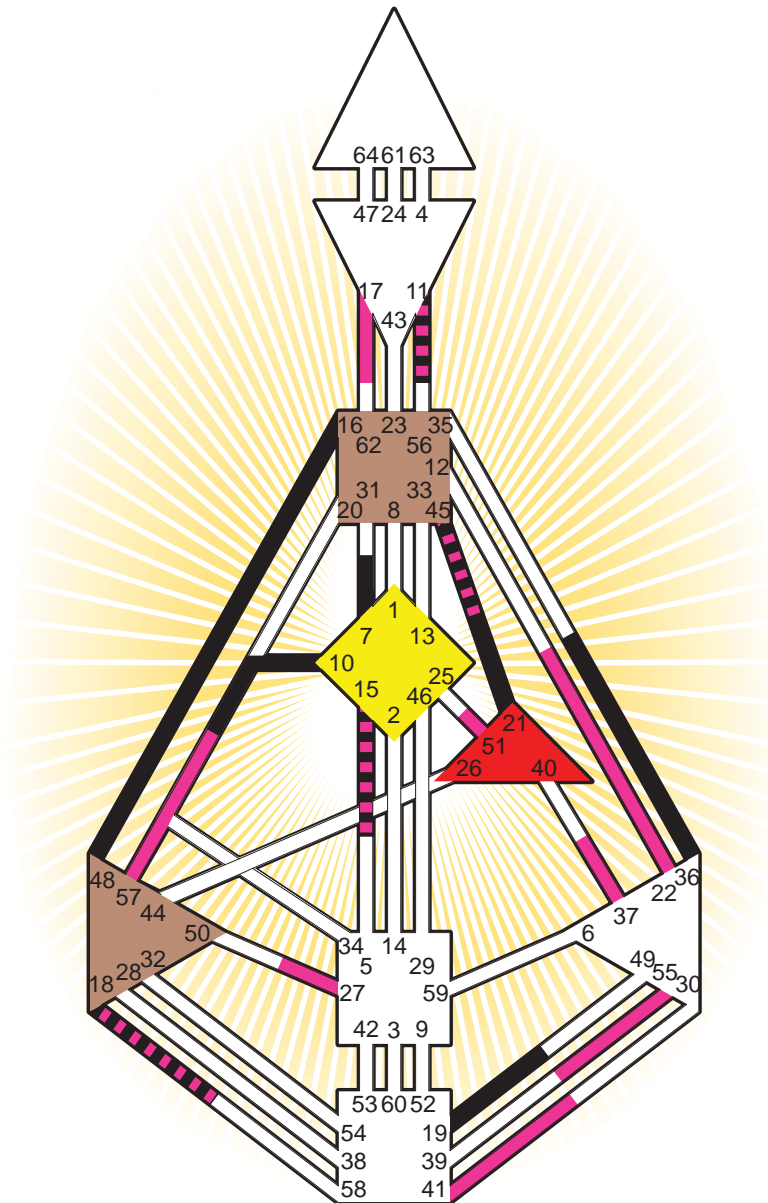

ZEN HUMAN DESIGN

INDIVIDUAL CHART

George Orwell

Personality

Motihari, IND
25. June 1903
11:30:00 LMT
05:50:20 GMT

Design

26. March 1903
08:03:20 GMT

Rodden Rating **DD**

Definition Type

- ☐ No Definition
- ☒ Single Definition
- ☐ Split Definition
- ☐ Triple Split Definition
- ☐ Quadruple Split Definition

Mode

- ☐ To Wait
- ☒ To Do

Defined Centers

- ☒ Throat
- ☐ Head
- ☒ Ji
- ☒ Heart
- ☐ Sacral
- ☐ Root

Awareness

- ☐ Mental (Ajna)
- ☒ Intuitive (Spleen)
- ☐ Emotional (Solar Plexus)

	☉	⊕	☾	♋	♌	♍	♎	♏	♐	♑	♒	♓	
Personality	15.5	<u>10.5</u>	15.5	<u>48.4</u>	<u>21.4</u>	<u>16.6</u>	7.5	18.5	36.1	19.1	11.1	15.6	<u>45.3</u>
Design	17.1	18.1	55.3	<u>57.1</u>	51.1	22.2	27.1	18.6	37.3	41.6	11.4	15.3	<u>45.1</u>