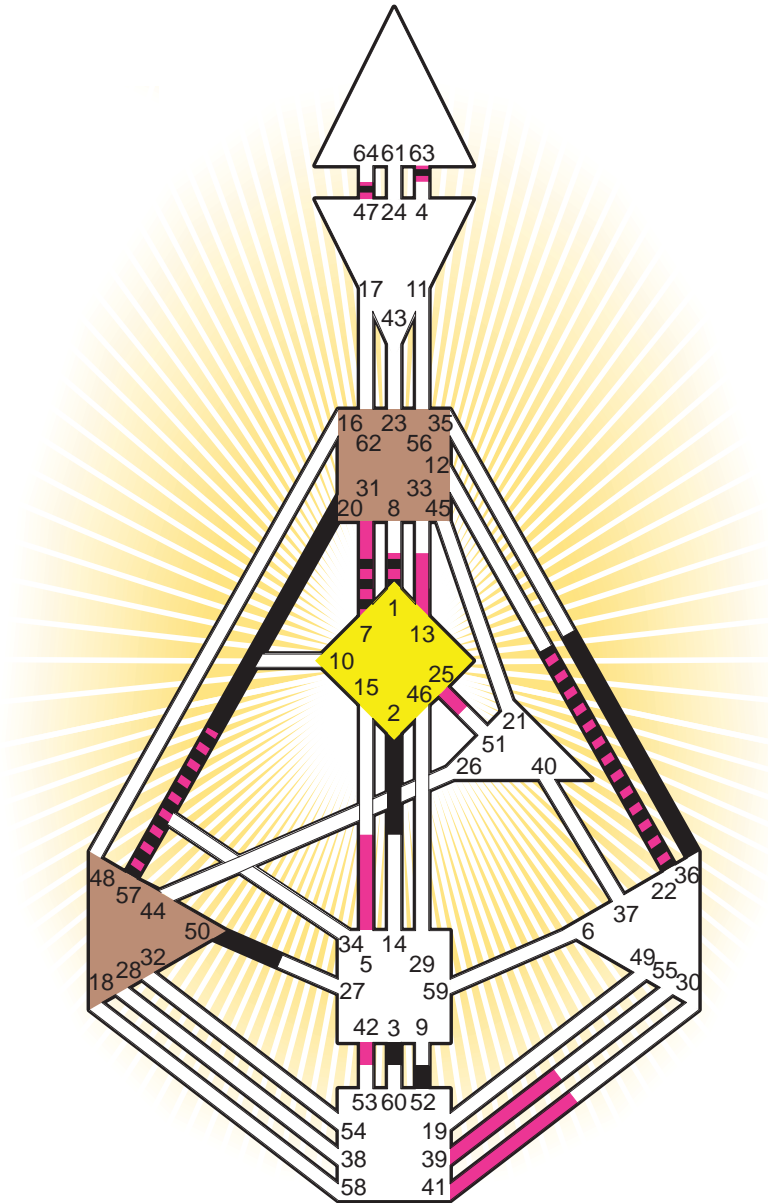

ZEN HUMAN DESIGN

INDIVIDUAL CHART

Betty Page

Personality

Nashville, TN
 22. April 1923
 03:00:00 CST
 09:00:00 GMT

Design

24. January 1923
 05:25:46 GMT

Rodden Rating **B**

Definition Type

- No Definition
- Single Definition
- Split Definition
- Triple Split Definition
- Quadruple Split Definition

Mode

- To Wait
- To Do

Defined Centers

- Throat
- Head
- Ji
- Heart
- Sacral
- Root

Awareness

- Mental (Ajna)
- Intuitive (Spleen)
- Emotional (Solar Plexus)

	☉	⊕	☾	♋	♌	♍	♎	♏	♐	♑	♒	♓	
Personality	3.6	50.6	52.6	47.3	22.3	2.3	36.3	20.5	1.3	57.1	63.6	7.3	52.6
Design	41.2	31.2	42.3	47.6	22.6	13.1	5.6	25.5	1.4	57.6	63.1	7.5	39.1