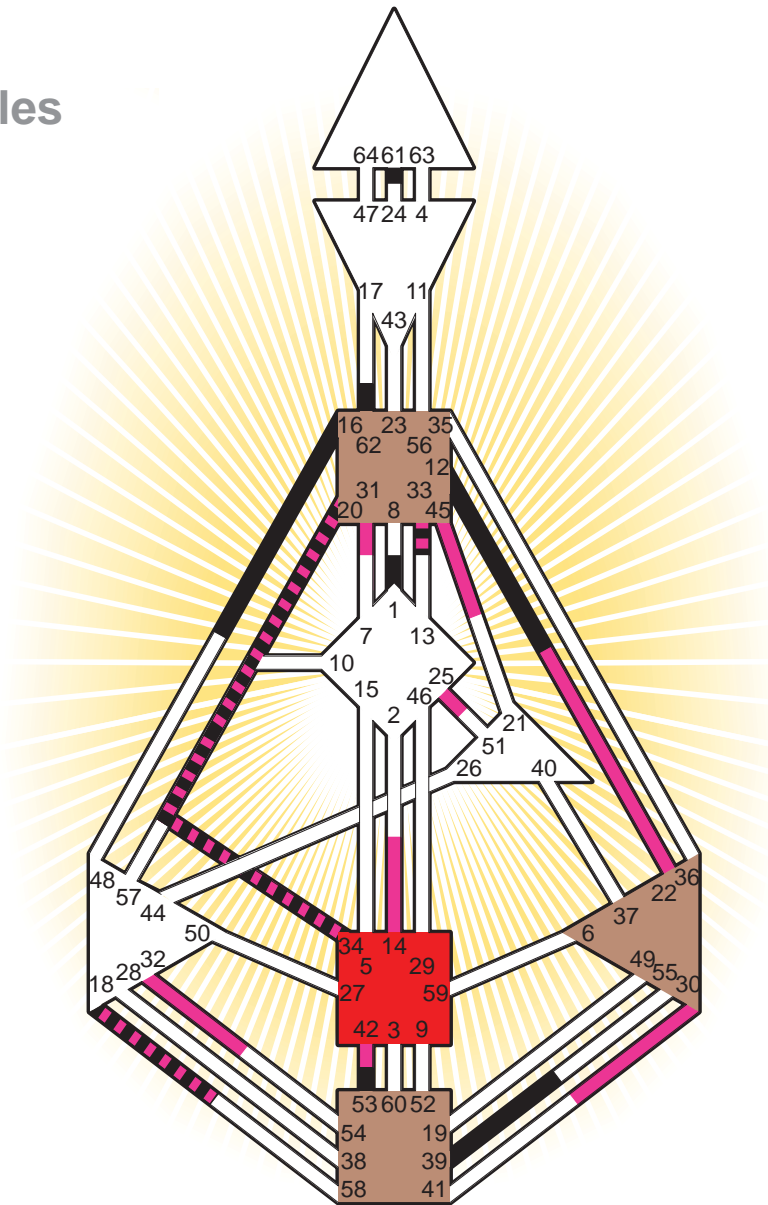

Camilla Parker Bowles

Personality

London, GBE
 17. July 1947
 07:10:00 WET/DS
 05:10:00 GMT

Design

16. April 1947
 15:18:50 GMT

Rodden Rating **B**

Definition Type

- No Definition
- Single Definition
- Split Definition
- Triple Split Definition
- Quadruple Split Definition

Mode

- To Wait
- To Do

Defined Centers

- Throat
- Head
- Ji
- Heart
- Sacral
- Root

Awareness

- Mental (Ajna)
- Intuitive (Spleen)
- Emotional (Solar Plexus)

	☉	⊕	☾	♋	♌	♍	♎	♏	♐	♑	♒	♓	
Personality	62.4	61.4	39.1	20.2	34.2	53.6	39.2	16.6	1.5	33.3	12.2	18.5	33.6
Design	42.6	32.6	30.6	20.4	34.4	25.3	22.4	25.6	14.2	31.1	45.2	18.6	33.4