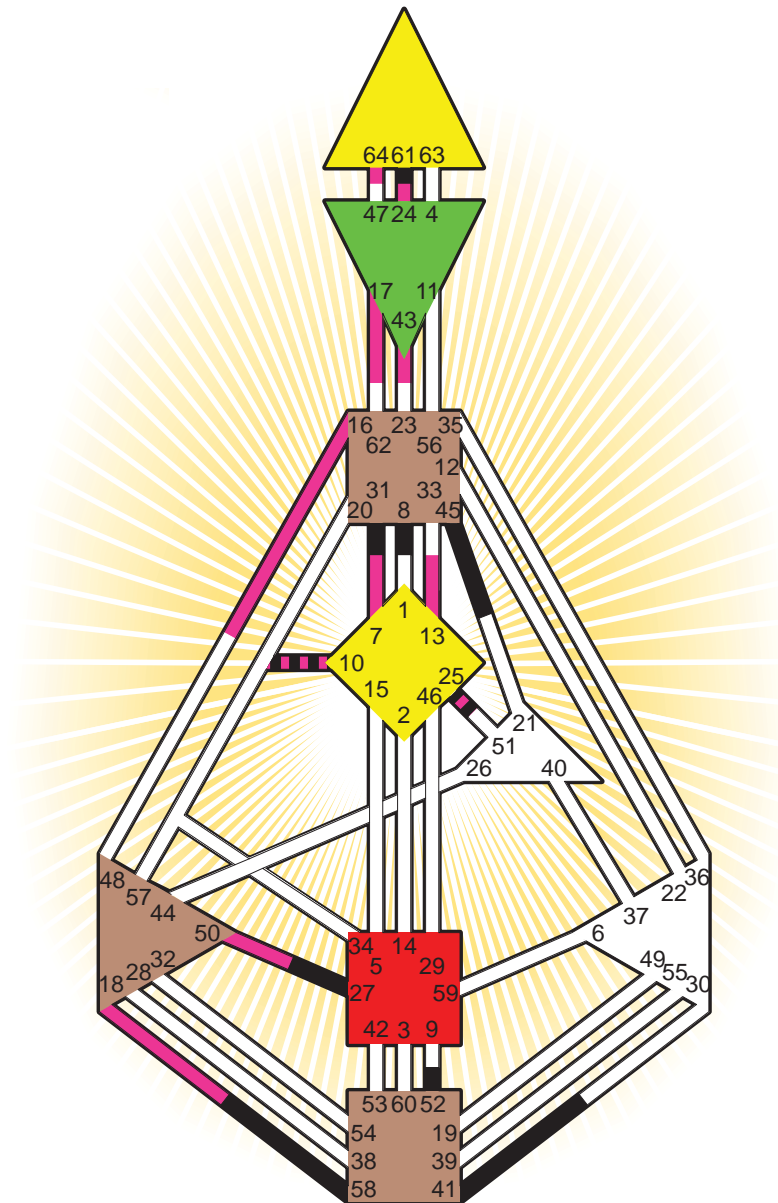

ZEN HUMAN DESIGN

INDIVIDUAL CHART

Louis Pasteur

Personality

Dole, F
27. December 1822
02:00:00 LMT
01:38:00 GMT

Design

30. September 1822
13:30:38 GMT

Rodden Rating **AA**

Definition Type

- ☐ No Definition
- ☐ Single Definition
- ☐ Split Definition
- ☒ Triple Split Definition
- ☐ Quadruple Split Definition

Mode

- ☒ To Wait
- ☐ To Do

Defined Centers

- Throat
- Head
- Ji
- Heart
- Sacral
- Root

Awareness

- Mental (Ajna)
- Intuitive (Spleen)
- ☐ Emotional (Solar Plexus)

	☉	⊕	☾	♋	♌	♍	♎	♏	♐	♑	♒	♓	
Personality	58.1	52.1	45.1	41.6	31.6	10.3	58.2	61.5	8.4	27.2	58.4	58.2	25.1
Design	18.4	17.4	25.4	13.2	7.2	50.3	64.5	43.1	16.1	24.2	10.6	10.5	25.2