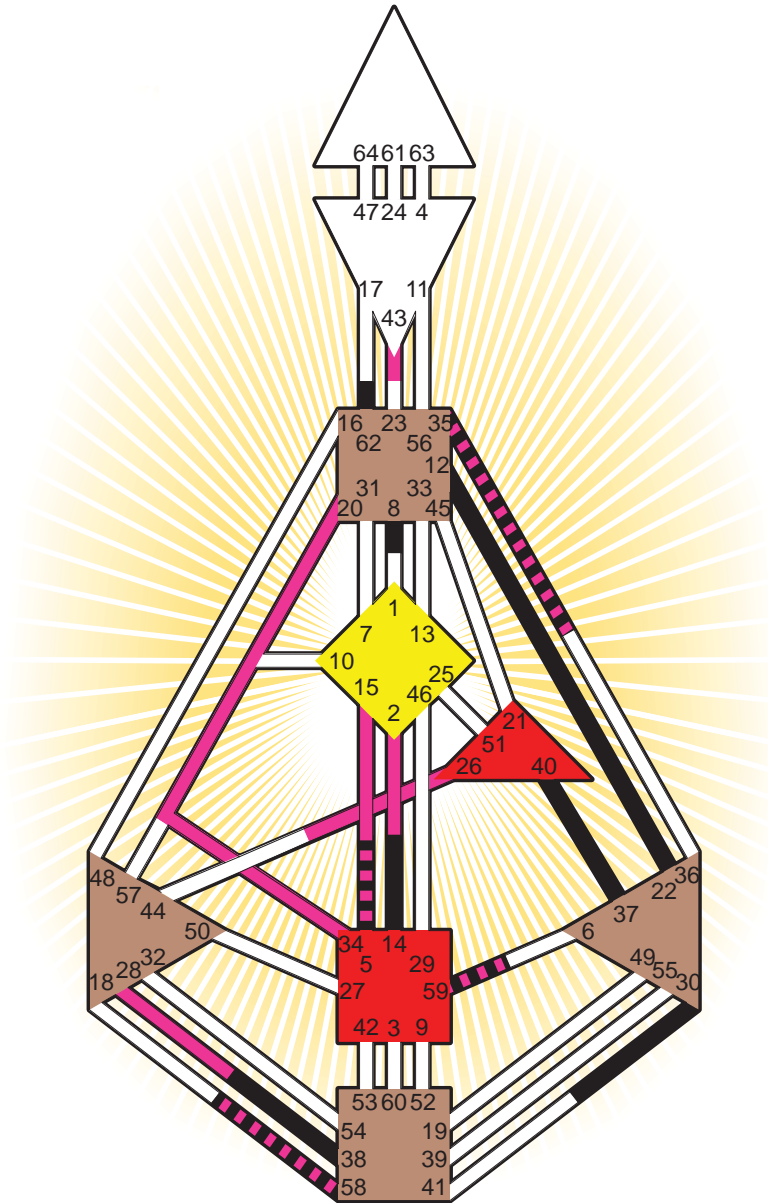

ZEN HUMAN DESIGN

INDIVIDUAL CHART

Linus Pauling

Personality

Portland, OR
28. February 1901
22:00:00 PST
06:00:00 GMT

Design

4. December 1900
13:38:31 GMT

Rodden Rating **AA**

Definition Type

- ☐ No Definition
- ☐ Single Definition
- ☒ Split Definition
- ☐ Triple Split Definition
- ☐ Quadruple Split Definition

Mode

- ☐ To Wait
- ☒ To Do

Defined Centers

- ☒ Throat
- ☐ Head
- ☒ Ji
- ☒ Heart
- ☒ Sacral
- ☒ Root

Awareness

- ☐ Mental (Ajna)
- ☒ Intuitive (Spleen)
- ☒ Emotional (Solar Plexus)

	☉	⊕	☾	♋	♌	♍	♎	♏	♐	♑	♒	♓	
Personality	<u>37.5</u>	<u>40.5</u>	<u>62.3</u>	<u>14.2</u>	<u>8.2</u>	<u>22.5</u>	<u>30.1</u>	<u>59.1</u>	<u>58.5</u>	<u>38.5</u>	<u>5.6</u>	<u>12.5</u>	<u>35.5</u>
Design	<u>5.1</u>	<u>35.1</u>	<u>2.4</u>	<u>34.2</u>	<u>20.2</u>	<u>43.4</u>	<u>28.6</u>	<u>59.5</u>	<u>26.3</u>	<u>58.1</u>	<u>5.2</u>	<u>15.1</u>	<u>35.6</u>