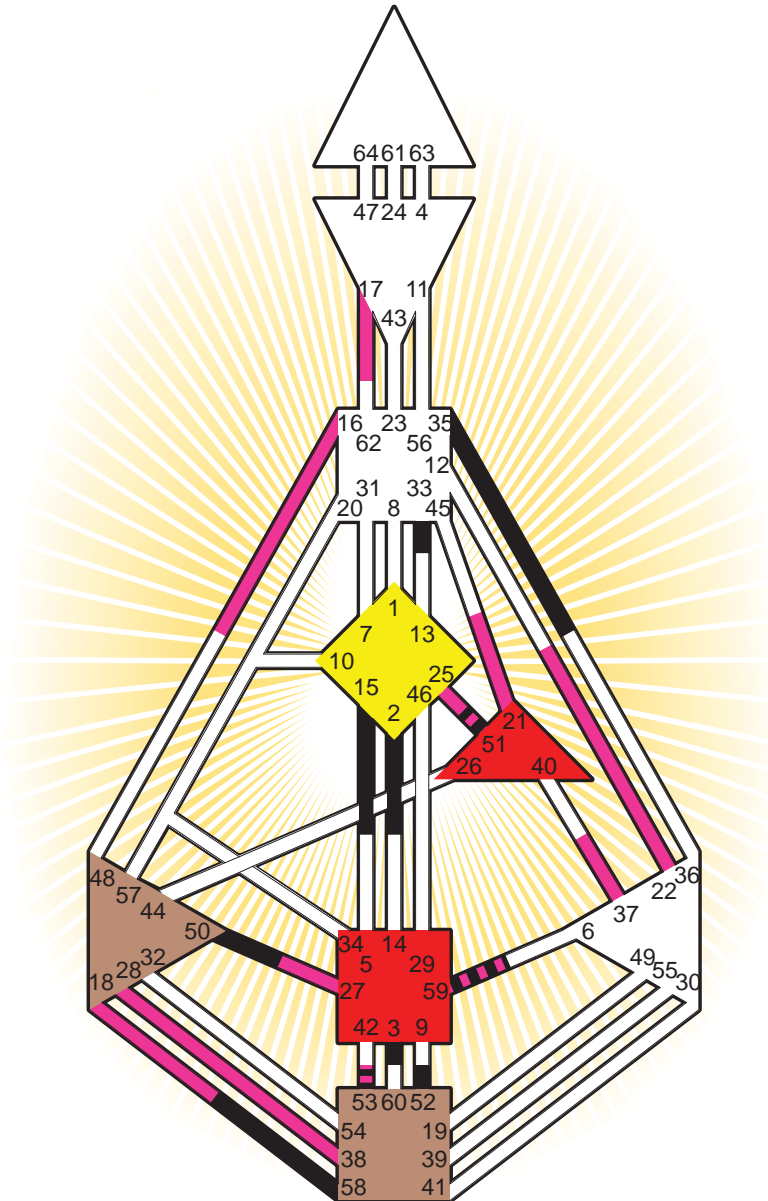

ZEN HUMAN DESIGN

INDIVIDUAL CHART

Ross Perot

Personality

Texarkana, TX
 27. June 1930
 05:34:00 CST
 11:34:00 GMT

Design

28. March 1930
 11:54:06 GMT

Rodden Rating **AA**

Definition Type

- No Definition
- Single Definition
- Split Definition
- Triple Split Definition
- Quadruple Split Definition

Mode

- To Wait
- To Do

Defined Centers

- Throat
- Head
- Ji
- Heart
- Sacral
- Root

Awareness

- Mental (Ajna)
- Intuitive (Spleen)
- Emotional (Solar Plexus)

	☉	⊕	☾	♋	♌	♍	♎	♏	♐	♑	♒	♓	
Personality	52.2	<u>58.2</u>	53.3	3.5	<u>50.5</u>	35.6	33.3	2.5	15.2	<u>58.6</u>	<u>51.1</u>	59.2	53.4
Design	17.4	<u>18.4</u>	22.1	<u>27.2</u>	<u>28.2</u>	<u>25.6</u>	<u>51.5</u>	37.4	16.6	<u>38.3</u>	21.2	59.2	53.3