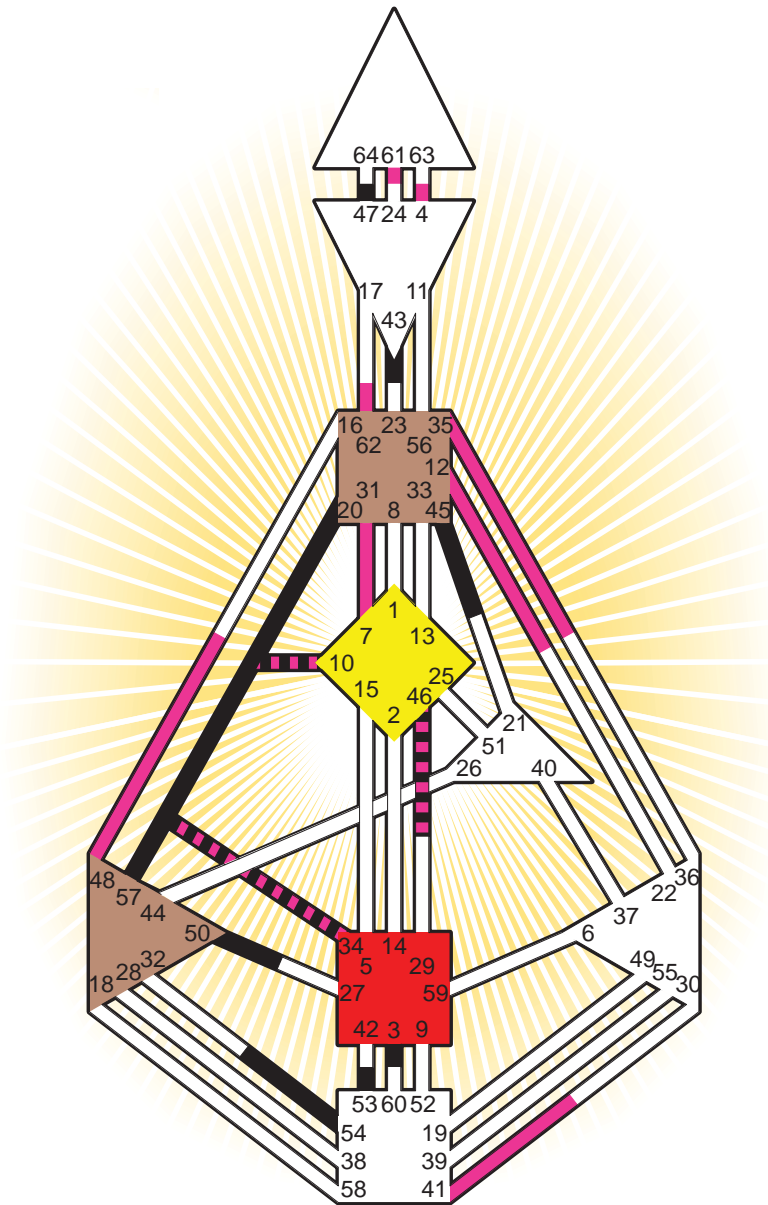

ZEN HUMAN DESIGN

INDIVIDUAL CHART

Scott Peterson

Personality

San Diego, CA
 24. October 1972
 09:36:00 PDT
 16:36:00 GMT

Design

26. July 1972
 06:38:33 GMT

Rodden Rating **AA**

Definition Type

- No Definition
- Single Definition
- Split Definition
- Triple Split Definition
- Quadruple Split Definition

Mode

- To Wait
- To Do

Defined Centers

- Throat
- Head
- Ji
- Heart
- Sacral
- Root

Awareness

- Mental (Ajna)
- Intuitive (Spleen)
- Emotional (Solar Plexus)

	☉	⊕	☾	♋	♌	♍	♎	♏	♐	♑	♒	♓	
Personality	50.6	3.6	<u>20.2</u>	54.6	53.6	43.4	47.6	<u>57.1</u>	<u>10.6</u>	45.4	<u>57.5</u>	<u>34.4</u>	46.6
Design	<u>31.2</u>	41.2	<u>41.2</u>	61.6	62.6	4.4	12.1	<u>7.5</u>	<u>10.2</u>	35.6	48.6	<u>34.3</u>	46.2