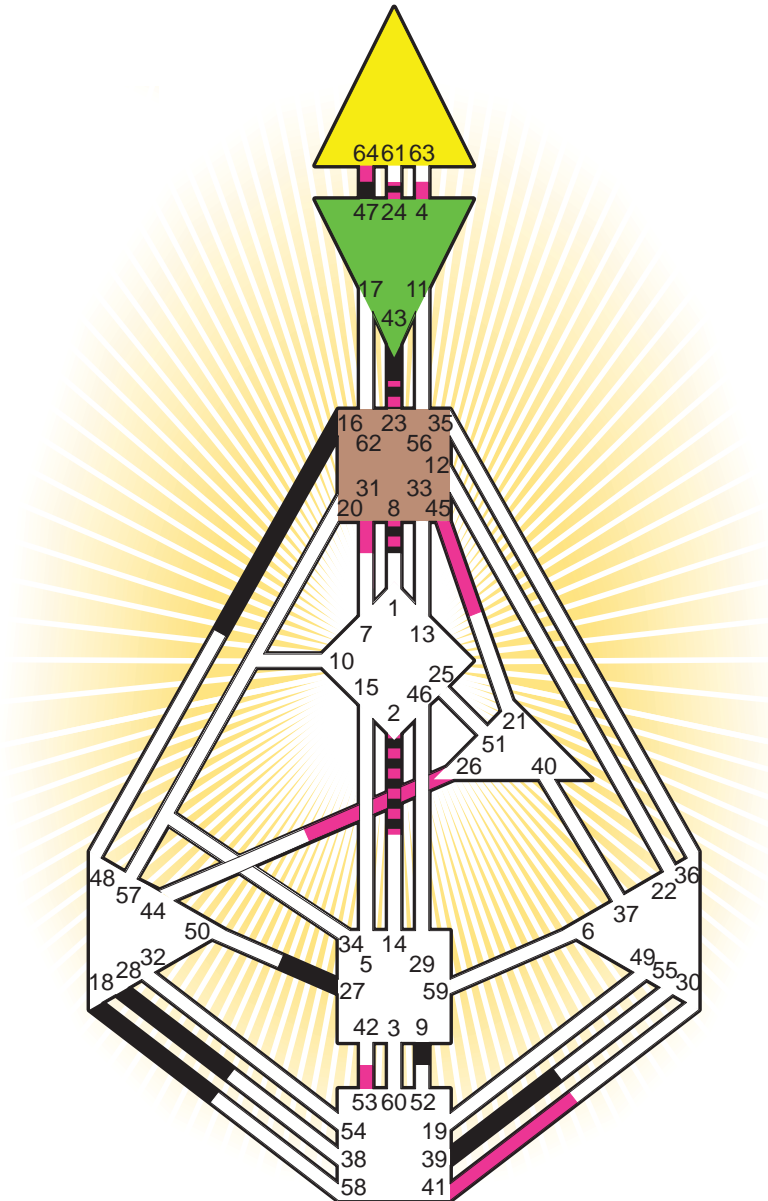

ZEN HUMAN DESIGN

INDIVIDUAL CHART

Pablo Picasso

Personality

Málaga, E
25. October 1881
23:15:00 LMT
23:32:40 GMT

Design

27. July 1881
16:41:27 GMT

Rodden Rating **AA**

Definition Type

- ☐ No Definition
- ☒ Single Definition
- ☐ Split Definition
- ☐ Triple Split Definition
- ☐ Quadruple Split Definition

Mode

- ☒ To Wait
- ☐ To Do

Defined Centers

- ☒ Throat
- ☒ Head
- ☐ Ji
- ☐ Heart
- ☐ Sacral
- ☐ Root

Awareness

- ☒ Mental (Ajna)
- ☐ Intuitive (Spleen)
- ☐ Emotional (Solar Plexus)

	☉	⊕	☾	♋	♌	♍	♎	♏	♐	♑	♒	♓	
Personality	28.1	27.1	9.3	9.4	16.4	<u>43.6</u>	18.1	39.4	<u>23.5</u>	24.2	<u>47.1</u>	2.3	8.5
Design	31.3	41.3	4.3	26.1	45.1	<u>53.6</u>	45.3	8.1	<u>23.4</u>	24.5	<u>64.1</u>	2.4	8.5