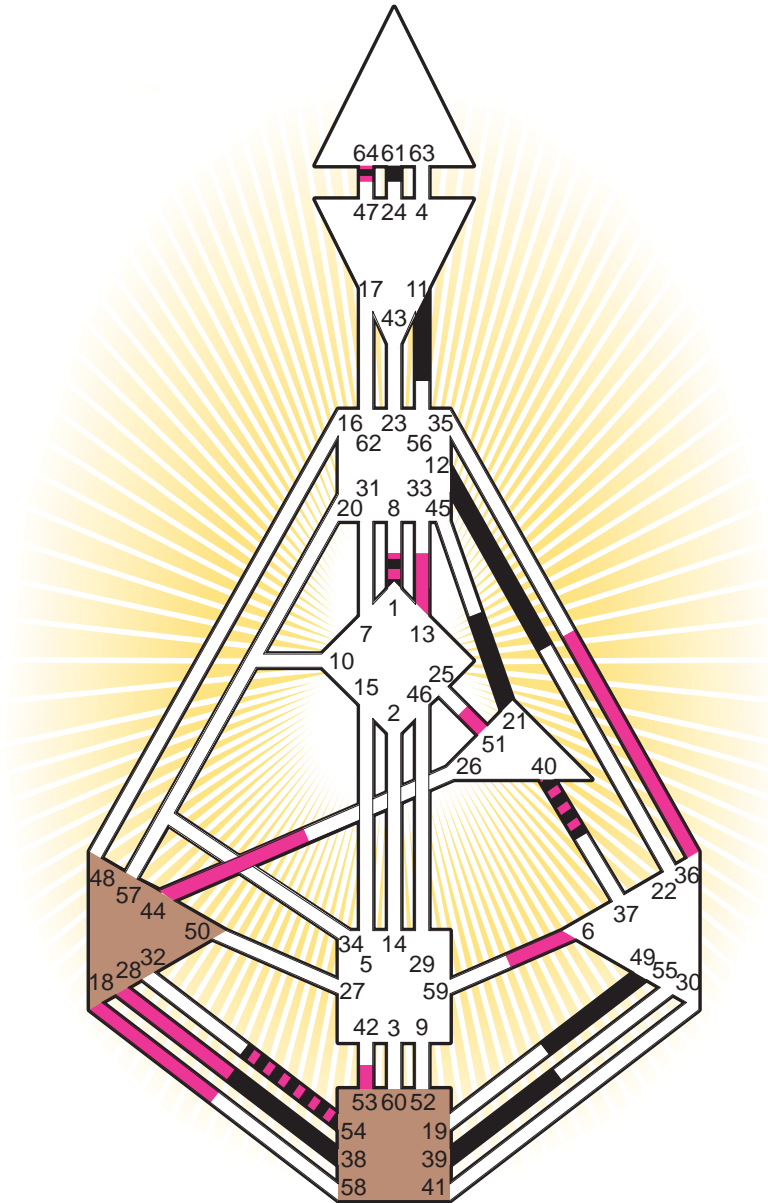

ZEN HUMAN DESIGN

INDIVIDUAL CHART

Brad Pitt

Personality

Shawnee, OK
 18. December 1963
 06:31:00 CST
 12:31:00 GMT

Design

21. September 1963
 13:57:17 GMT

Rodden Rating **A**

Definition Type

- No Definition
- Single Definition
- Split Definition
- Triple Split Definition
- Quadruple Split Definition

Mode

- To Wait
- To Do

Defined Centers

- Throat
- Head
- Ji
- Heart
- Sacral
- Root

Awareness

- Mental (Ajna)
- Intuitive (Spleen)
- Emotional (Solar Plexus)

	☉	⊕	☾	♋	♌	♍	♎	♏	♐	♑	♒	♓	
Personality	11.4	12.4	61.3	39.2	<u>38.2</u>	54.2	61.3	<u>38.1</u>	21.1	49.1	40.5	1.4	64.4
Design	6.6	36.6	44.2	53.3	54.3	6.3	18.1	<u>28.5</u>	51.2	13.5	40.2	1.1	64.2