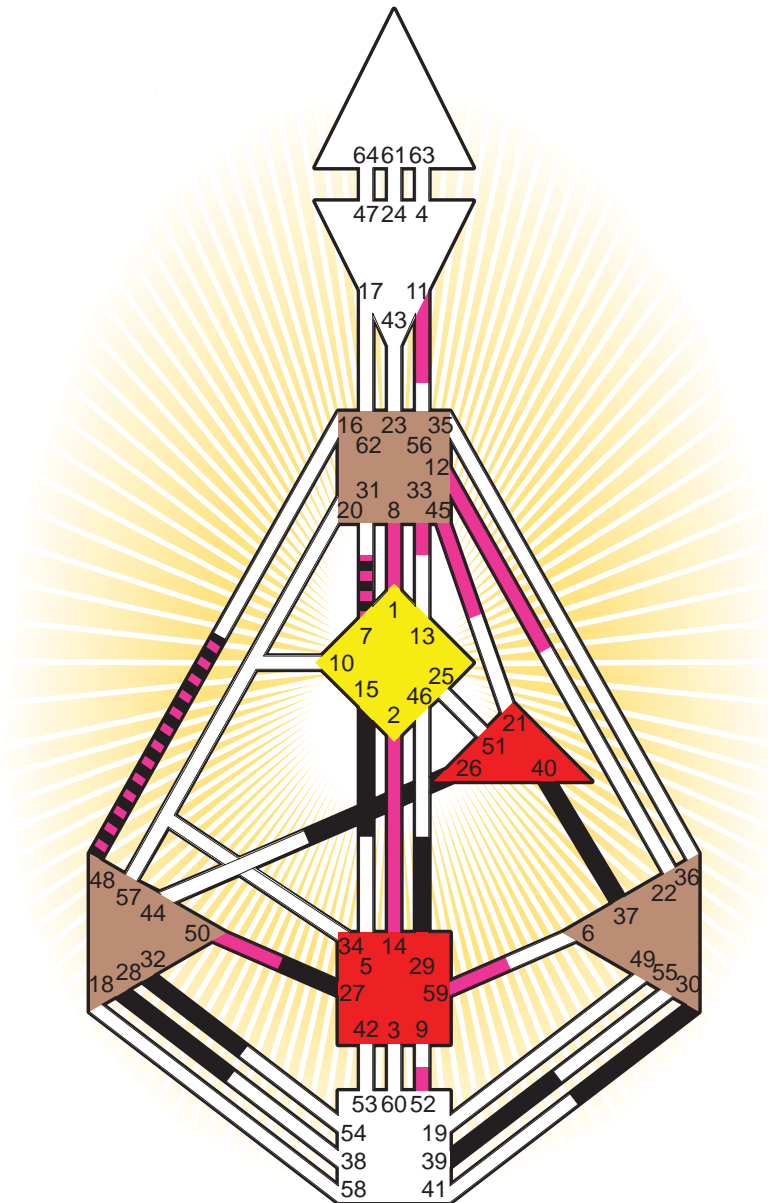

ZEN HUMAN DESIGN

INDIVIDUAL CHART

Robert Plant

Personality

West Bromwich, GBE
 20. August 1948
 15:05:00 WET/S
 14:05:00 GMT

Design

20. May 1948
 13:48:39 GMT

Rodden Rating **A**

Definition Type

- No Definition
- Single Definition
- Split Definition
- Triple Split Definition
- Quadruple Split Definition

Mode

- To Wait
- To Do

Defined Centers

- Throat
- Head
- Ji
- Heart
- Sacral
- Root

Awareness

- Mental (Ajna)
- Intuitive (Spleen)
- Emotional (Solar Plexus)

	☉	⊕	☾	♋	♌	♍	♎	♏	♐	♑	♒	♓	
Personality	29.4	30.4	37.2	27.6	28.6	40.1	39.4	32.1	26.3	29.2	15.2	48.2	7.2
Design	8.6	14.6	50.3	2.1	1.1	45.4	52.5	59.1	11.5	7.4	12.3	48.2	33.6