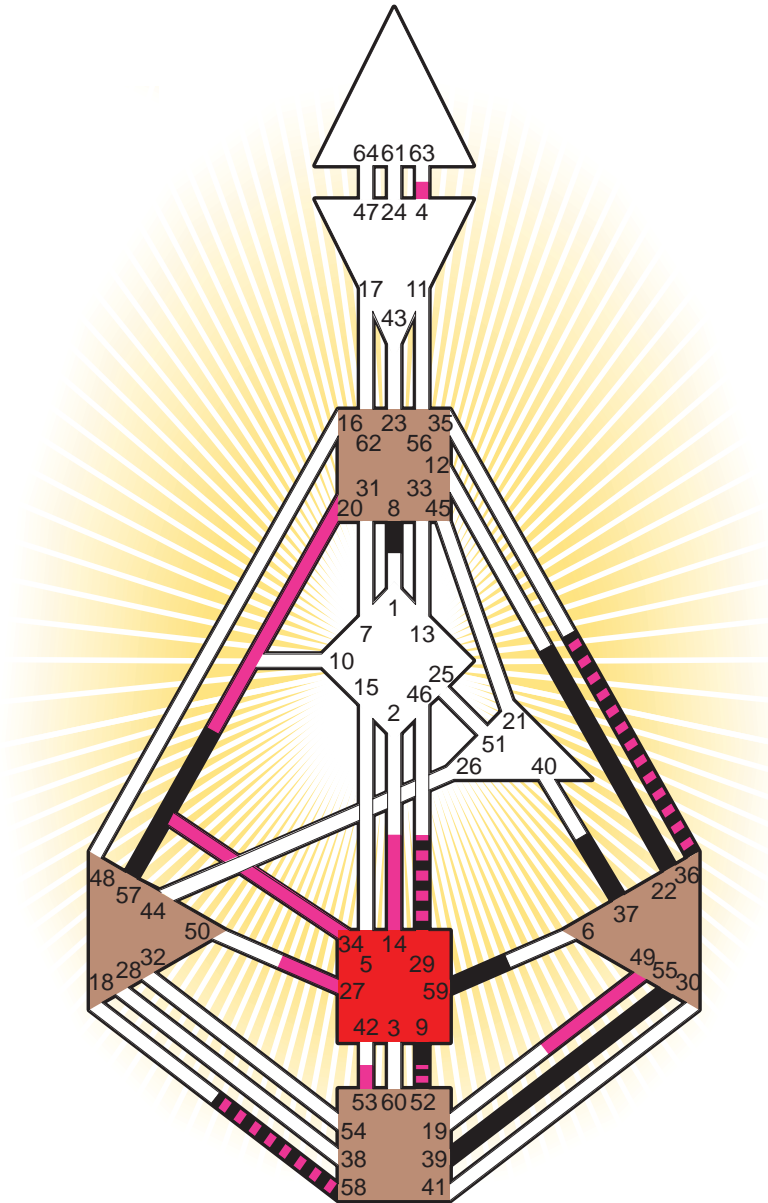

ZEN HUMAN DESIGN

INDIVIDUAL CHART

Sidney Poitier

Personality

Miami, FL
 20. February 1927
 21:00:00 EST
 02:00:00 GMT

Design

26. November 1926
 11:13:39 GMT

Rodden Rating **A**

Definition Type

- No Definition
- Single Definition
- Split Definition
- Triple Split Definition
- Quadruple Split Definition

Mode

- To Wait
- To Do

Defined Centers

- Throat
- Head
- Ji
- Heart
- Sacral
- Root

Awareness

- Mental (Ajna)
- Intuitive (Spleen)
- Emotional (Solar Plexus)

	☉	☊	☾	♋	♌	♍	♎	♏	♐	♑	♒	♓	
Personality	<u>55.2</u>	<u>59.2</u>	<u>57.5</u>	<u>52.2</u>	<u>58.2</u>	<u>22.2</u>	<u>36.1</u>	<u>8.6</u>	<u>37.3</u>	<u>9.2</u>	<u>36.6</u>	<u>29.2</u>	<u>39.5</u>
Design	<u>34.4</u>	<u>20.4</u>	<u>4.6</u>	<u>52.5</u>	<u>58.5</u>	<u>34.3</u>	<u>34.5</u>	<u>27.4</u>	<u>49.2</u>	<u>14.6</u>	<u>36.4</u>	<u>29.3</u>	<u>53.1</u>