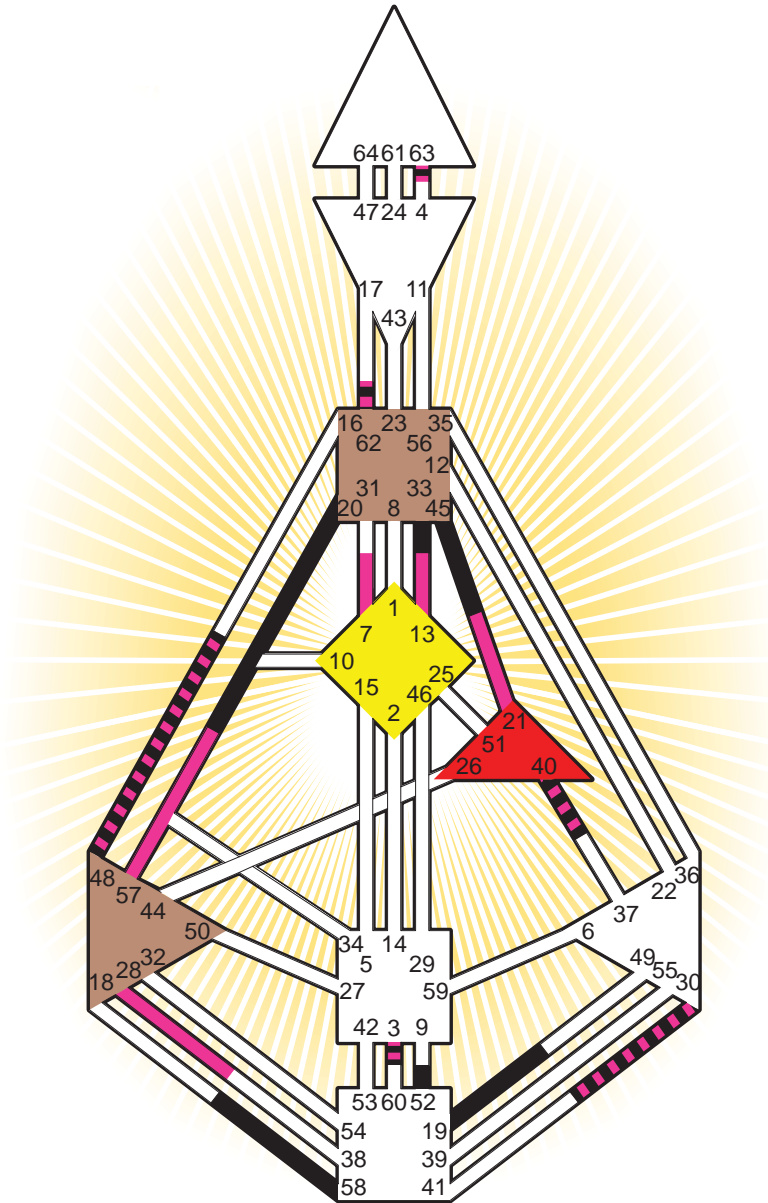

Definition Type

- No Definition
- Single Definition
- Split Definition
- Triple Split Definition
- Quadruple Split Definition

Mode

- To Wait
- To Do

Defined Centers

- Throat
- Head
- Ji
- Heart
- Sacral
- Root

Awareness

- Mental (Ajna)
- Intuitive (Spleen)
- Emotional (Solar Plexus)

	☉	⊕	☾	♋	♌	♍	♎	♏	♐	♑	♒	♓	
Personality	52.6	58.6	63.4	19.4	33.4	62.3	20.5	45.4	48.5	30.4	3.5	40.5	62.4
Design	21.2	48.2	28.2	13.6	7.6	63.3	30.2	21.6	57.5	30.1	3.1	40.5	62.2