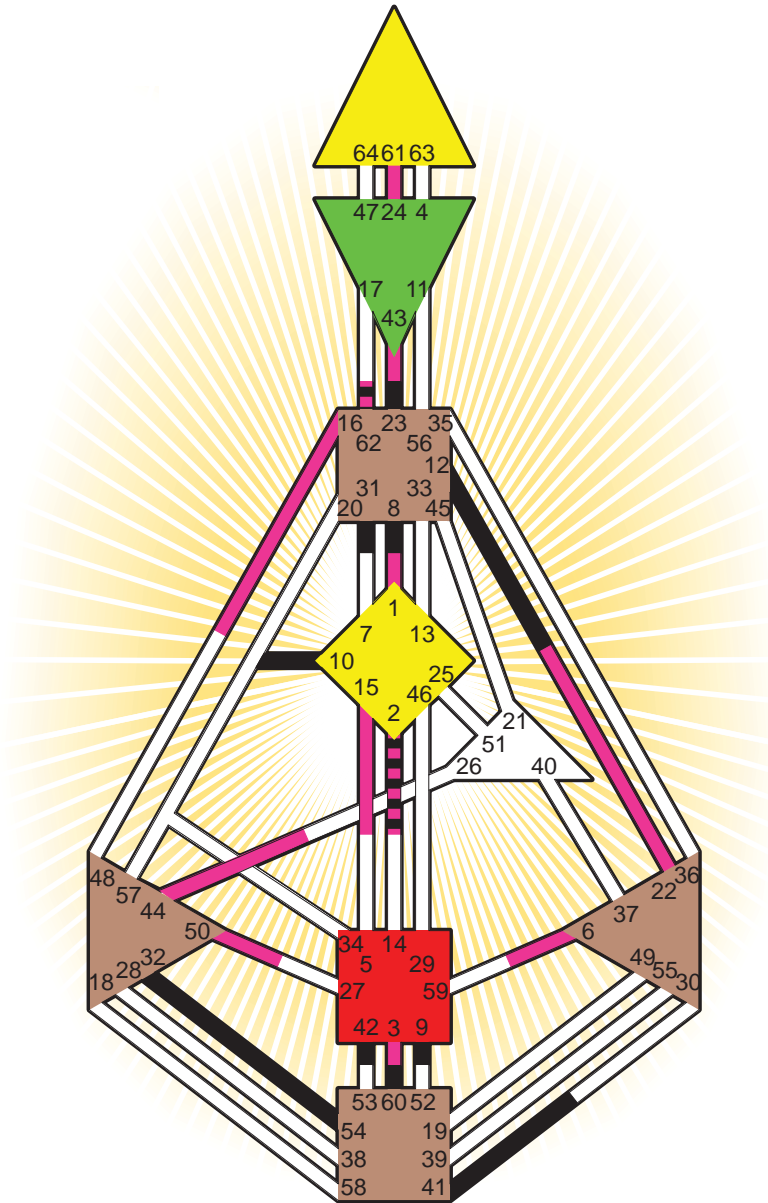

ZEN HUMAN DESIGN

INDIVIDUAL CHART

Jackson Pollock

Personality

Cody, WY
28. January 1912
06:20:00 MST
13:20:00 GMT

Design

2. November 1911
19:55:02 GMT

Rodden Rating C

Definition Type

- ☐ No Definition
- ☐ Single Definition
- ☒ Split Definition
- ☐ Triple Split Definition
- ☐ Quadruple Split Definition

Mode

- ☐ To Wait
- ☒ To Do

Defined Centers

- Throat
- Head
- Ji
- Heart
- Sacral
- Root

Awareness

- Mental (Ajna)
- Intuitive (Spleen)
- Emotional (Solar Plexus)

	☉	⊕	☾	♋	♌	♍	♎	♏	♐	♑	♒	♓	
Personality	41.6	31.6	23.4	42.5	32.5	54.2	10.1	8.6	9.5	2.1	60.4	62.2	12.5
Design	44.2	24.2	22.4	3.5	50.5	1.3	6.3	16.4	43.3	2.5	61.6	62.4	15.1