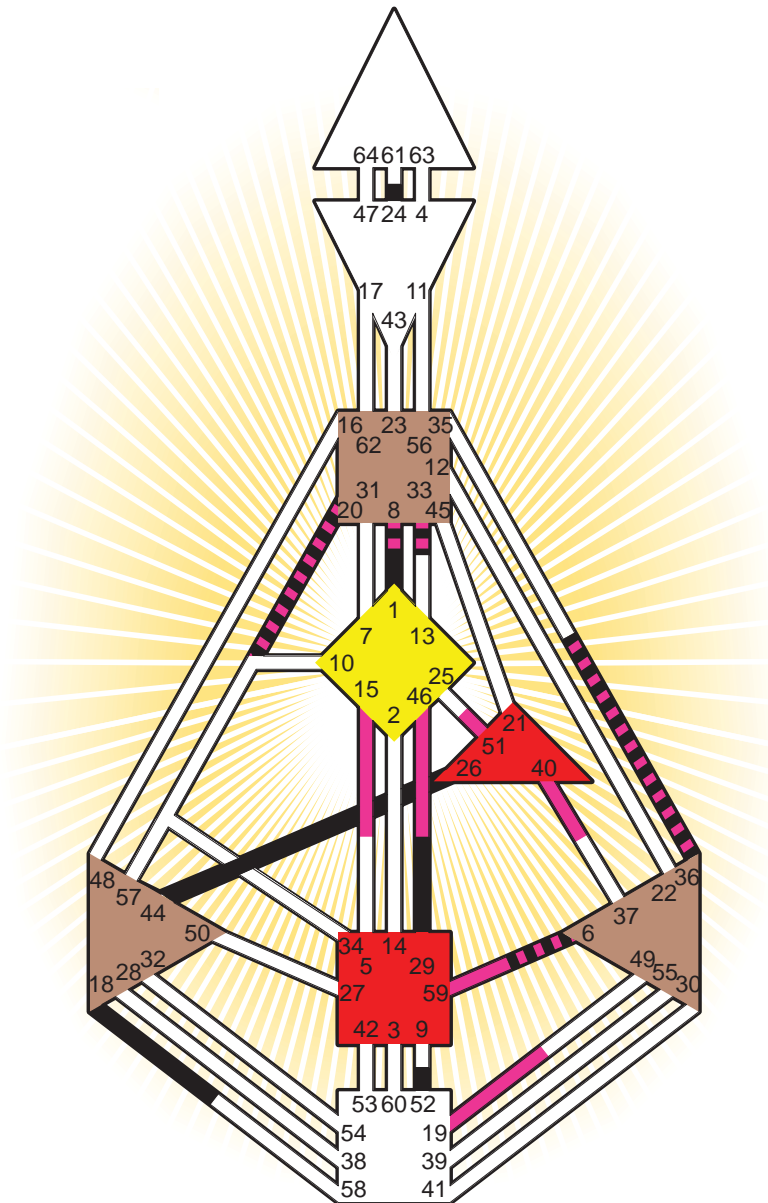

ZEN HUMAN DESIGN

INDIVIDUAL CHART

Ezra Pound

Personality

Hailey, ID
 30. October 1885
 15:00:00 PST
 23:00:00 GMT

Design

1. August 1885
 21:33:59 GMT

Rodden Rating **B**

Definition Type

- No Definition
- Single Definition
- Split Definition
- Triple Split Definition
- Quadruple Split Definition

Mode

- To Wait
- To Do

Defined Centers

- Throat
- Head
- Ji
- Heart
- Sacral
- Root

Awareness

- Mental (Ajna)
- Intuitive (Spleen)
- Emotional (Solar Plexus)

	☉	⊕	☾	♋	♌	♍	♎	♏	♐	♑	♒	♓	
Personality	<u>44.1</u>	24.1	33.4	6.3	36.3	1.4	26.5	29.2	6.5	52.5	18.2	8.1	20.3
Design	33.3	19.3	51.1	<u>6.5</u>	36.5	40.1	<u>59.4</u>	15.3	40.3	15.6	<u>46.3</u>	8.1	20.4