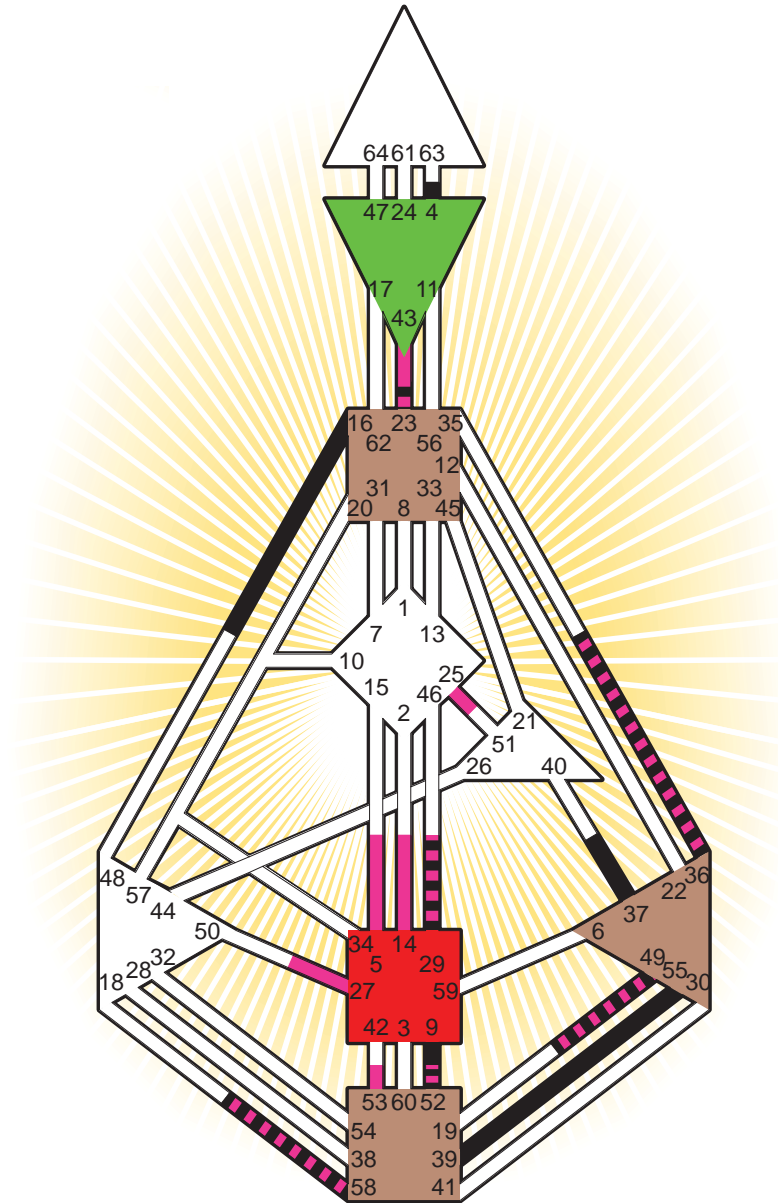

ZEN HUMAN DESIGN

INDIVIDUAL CHART

Leontyne Price

Personality

Laurel, MS
 10. February 1927
 06:15:00 CST
 12:15:00 GMT

Design

15. November 1926
 21:31:54 GMT

Rodden Rating **AA**

Definition Type

- No Definition
- Single Definition
- Split Definition
- Triple Split Definition
- Quadruple Split Definition

Mode

- To Wait
- To Do

Defined Centers

- Throat
- Head
- Ji
- Heart
- Sacral
- Root

Awareness

- Mental (Ajna)
- Intuitive (Spleen)
- Emotional (Solar Plexus)

	☉	⊕	☾	♋	♌	♍	♎	♏	♐	♑	♒	♓	
Personality	49.3	4.3	16.5	52.3	58.3	55.1	37.5	23.6	55.6	9.1	36.5	29.2	39.5
Design	43.5	23.5	25.4	52.5	58.5	5.1	43.3	27.6	49.1	14.4	36.4	29.3	53.1