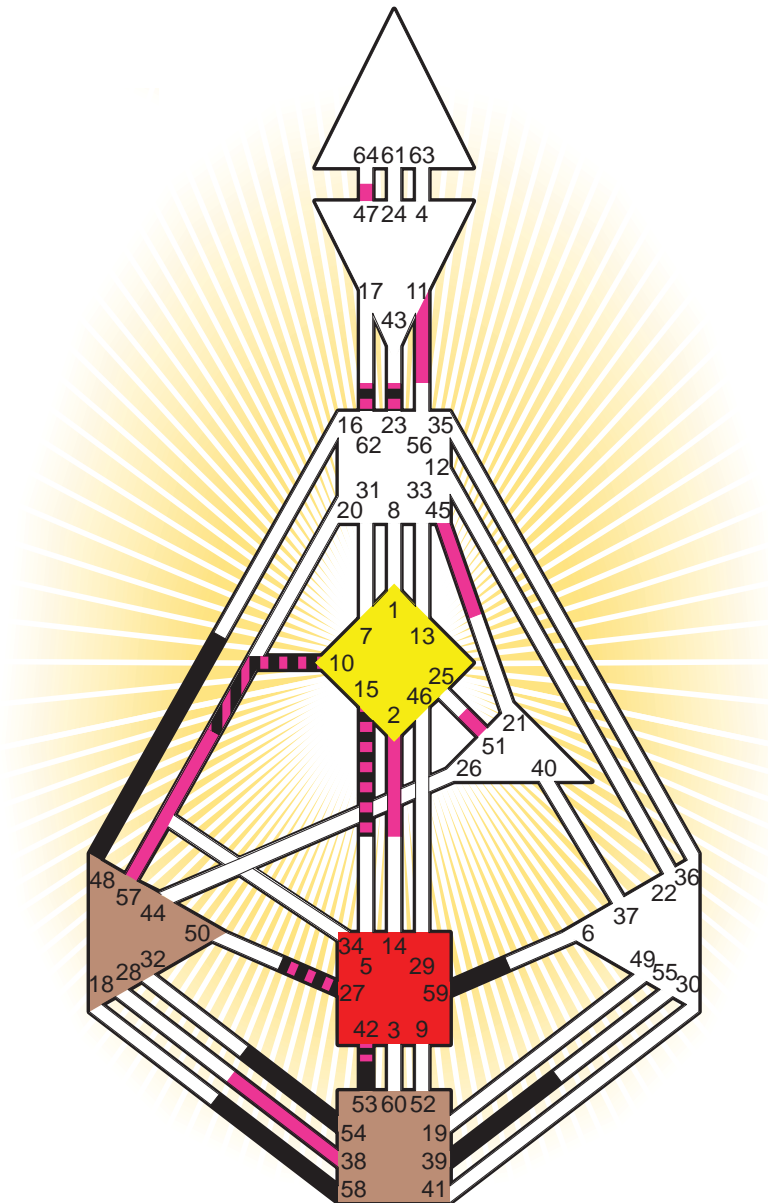

Definition Type

- No Definition
- Single Definition
- Split Definition
- Triple Split Definition
- Quadruple Split Definition

Mode

- To Wait
- To Do

Defined Centers

- Throat
- Head
- Ji
- Heart
- Sacral
- Root

Awareness

- Mental (Ajna)
- Intuitive (Spleen)
- Emotional (Solar Plexus)

	☉	⊕	☾	♋	♌	♍	♎	♏	♐	♑	♒	♓	
Personality	<u>53.4</u>	<u>54.4</u>	<u>27.3</u>	<u>15.3</u>	<u>10.3</u>	<u>53.3</u>	<u>59.4</u>	<u>48.3</u>	<u>39.2</u>	<u>58.2</u>	<u>62.6</u>	<u>42.4</u>	<u>23.1</u>
Design	<u>51.6</u>	<u>57.6</u>	<u>11.6</u>	<u>15.6</u>	<u>10.6</u>	<u>27.2</u>	<u>23.1</u>	<u>47.6</u>	<u>45.5</u>	<u>38.1</u>	<u>62.2</u>	<u>42.1</u>	<u>2.5</u>