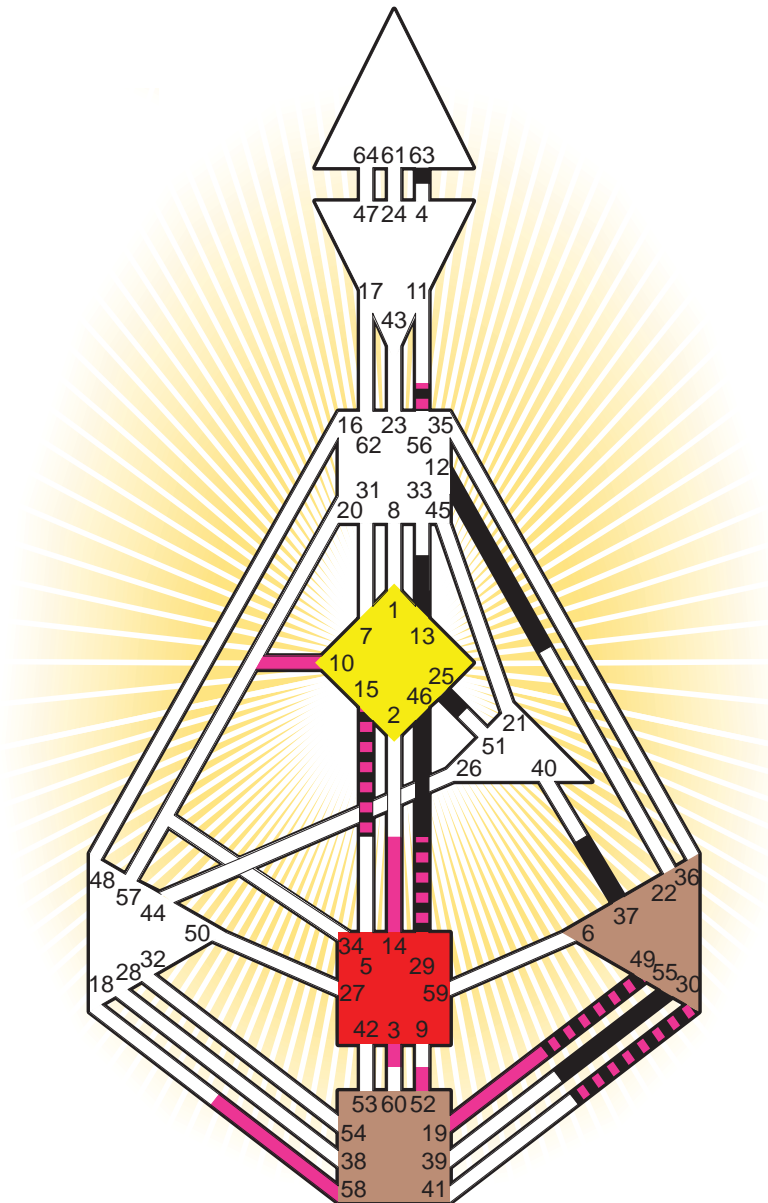

ZEN HUMAN DESIGN

INDIVIDUAL CHART

Anthony Quinn

Personality

Chihuahua, MEX
23. March 1915
11:00:00 LMT
18:04:20 GMT

Design

26. December 1914
15:24:59 GMT

Rodden Rating **AA**

Definition Type

- ☐ No Definition
- ☐ Single Definition
- ☒ Split Definition
- ☐ Triple Split Definition
- ☐ Quadruple Split Definition

Mode

- ☒ To Wait
- ☐ To Do

Defined Centers

- ☐ Throat
- ☐ Head
- ☒ Ji
- ☐ Heart
- ☒ Sacral
- ☒ Root

Awareness

- ☐ Mental (Ajna)
- ☐ Intuitive (Spleen)
- ☒ Emotional (Solar Plexus)

	☉	⊕	☾	♋	♌	♍	♎	♏	♐	♑	♒	♓	
Personality	25.5	<u>46.5</u>	15.2	30.2	<u>29.2</u>	55.5	<u>49.1</u>	37.6	63.1	12.4	13.2	56.2	15.3
Design	58.1	52.1	3.3	30.4	<u>29.4</u>	10.1	14.5	10.6	<u>49.3</u>	15.1	<u>19.3</u>	56.4	15.4