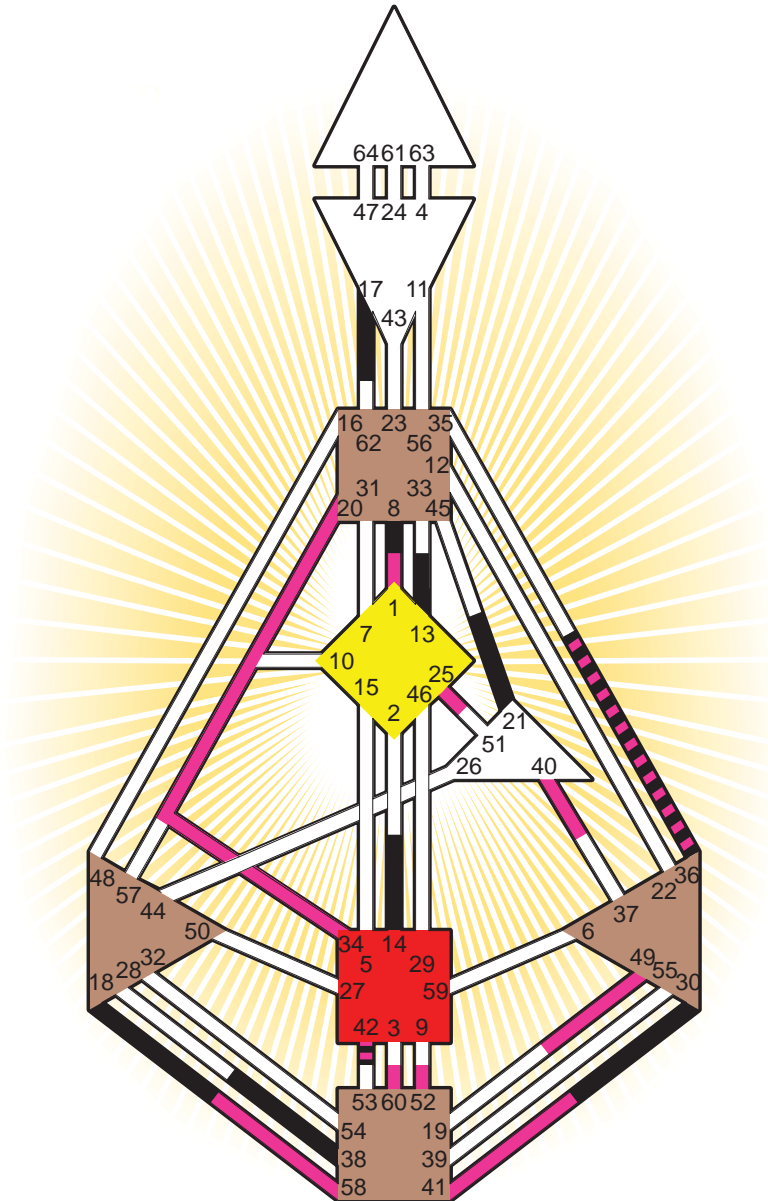

ZEN HUMAN DESIGN

INDIVIDUAL CHART

Wilhelm Röntgen

Personality

Lennep, D
 27. March 1845
 14:00:00 LMT
 13:31:00 GMT

Design

30. December 1844
 06:43:05 GMT

Rodden Rating **AA**

Definition Type

- No Definition
- Single Definition
- Split Definition
- Triple Split Definition
- Quadruple Split Definition

Mode

- To Wait
- To Do

Defined Centers

- Throat
- Head
- Ji
- Heart
- Sacral
- Root

Awareness

- Mental (Ajna)
- Intuitive (Spleen)
- Emotional (Solar Plexus)

	☉	⊕	☾	♈	♉	♊	♋	♌	♍	♎	♏	♐	♑
Personality	17.4	18.4	14.1	14.3	8.3	21.3	36.2	38.3	21.6	13.3	17.3	30.1	42.3
Design	58.6	52.6	40.5	34.5	20.5	60.2	34.6	1.4	36.5	41.5	25.5	49.4	42.2