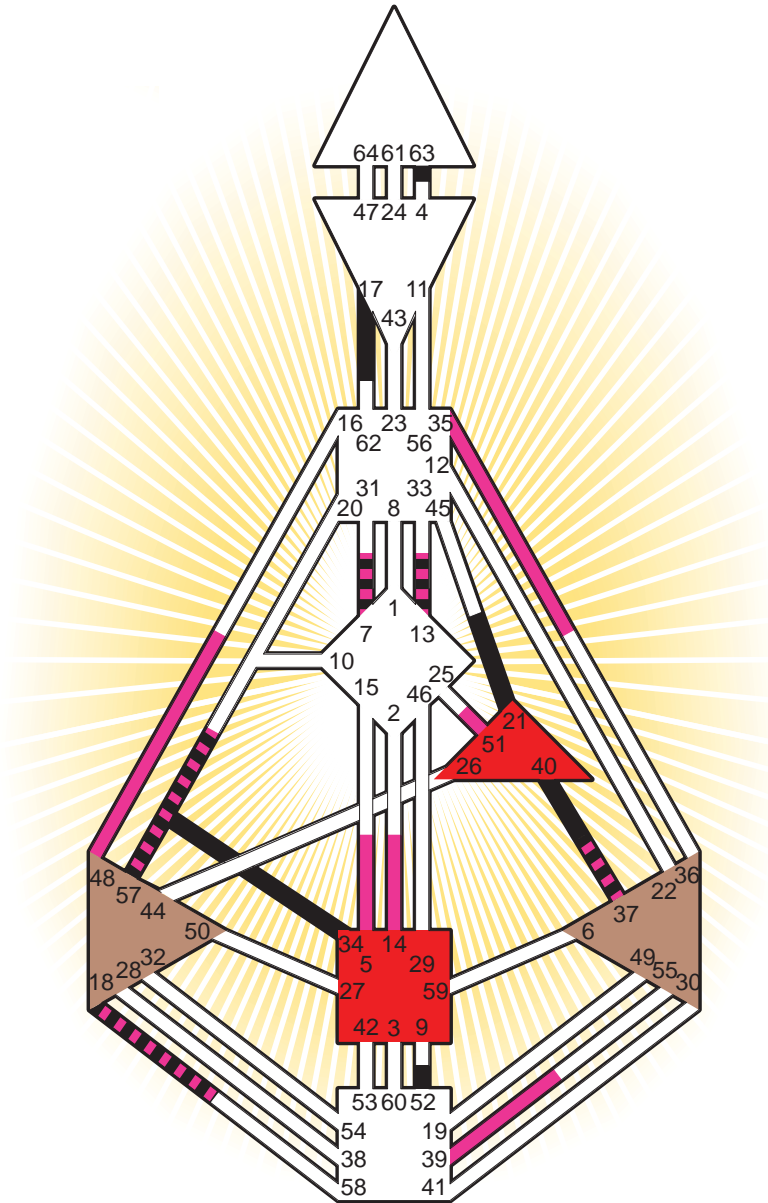

ZEN HUMAN DESIGN

INDIVIDUAL CHART

Yitzhak Rabin

Personality

Jerusalem, IL
 1. March 1922
 16:17:00 EET
 14:17:00 GMT

Design

4. December 1921
 21:40:19 GMT

Rodden Rating **C**

Definition Type

- No Definition
- Single Definition
- Split Definition
- Triple Split Definition
- Quadruple Split Definition

Mode

- To Wait
- To Do

Defined Centers

- Throat
- Head
- Ji
- Heart
- Sacral
- Root

Awareness

- Mental (Ajna)
- Intuitive (Spleen)
- Emotional (Solar Plexus)

	☉	⊕	☾	♋	♌	♍	♎	♏	♐	♑	♒	♓	
Personality	<u>37.5</u>	<u>40.5</u>	21.2	18.6	17.6	13.4	63.5	<u>34.6</u>	<u>57.3</u>	18.3	<u>37.5</u>	7.1	52.5
Design	5.1	35.1	13.1	<u>57.2</u>	51.2	14.6	14.2	<u>57.3</u>	48.5	18.3	<u>37.1</u>	7.3	39.1