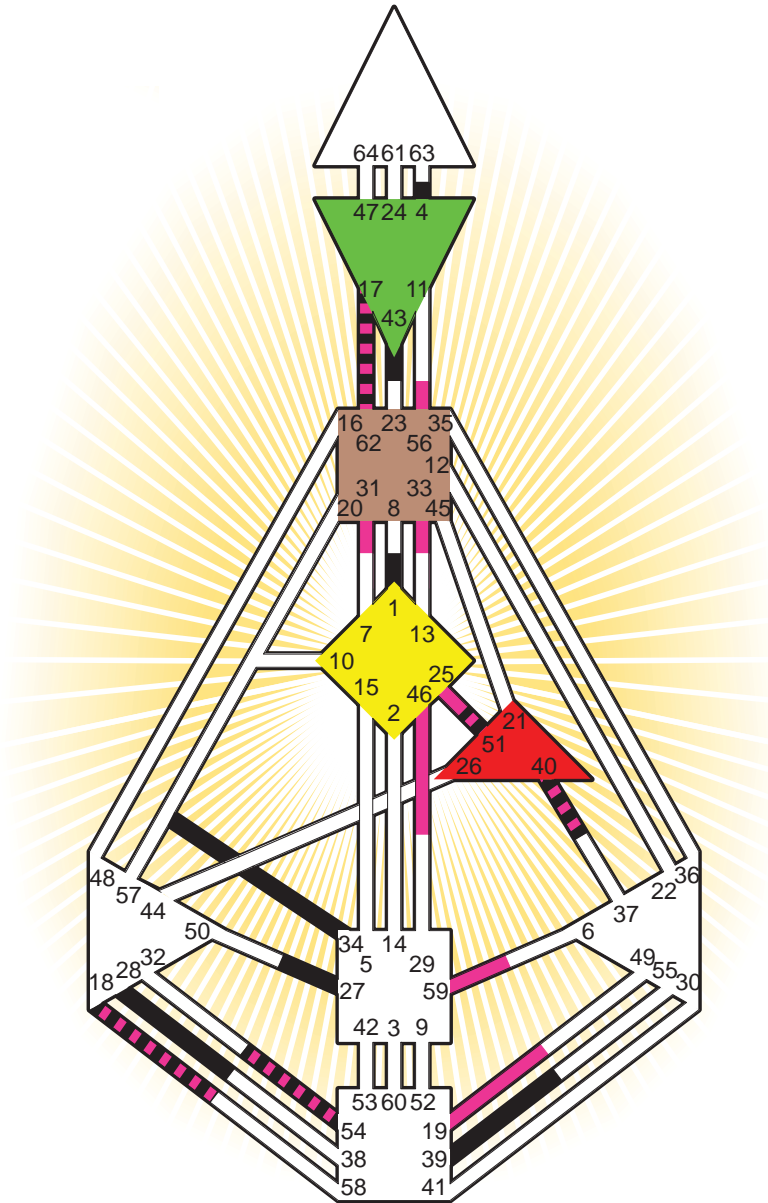

ZEN HUMAN DESIGN

INDIVIDUAL CHART

Dan Rather

Personality

Wharton, TX
31. October 1931
18:13:00 CST
00:13:00 GMT

Design

2. August 1931
21:39:50 GMT

Rodden Rating **AA**

Definition Type

- ☐ No Definition
- ☐ Single Definition
- ☒ Split Definition
- ☐ Triple Split Definition
- ☐ Quadruple Split Definition

Mode

- ☒ To Wait
- ☐ To Do

Defined Centers

- ☒ Throat
- ☐ Head
- ☒ Ji
- ☒ Heart
- ☐ Sacral
- ☐ Root

Awareness

- ☒ Mental (Ajna)
- ☐ Intuitive (Spleen)
- ☐ Emotional (Solar Plexus)

	☉	⊕	☾	♋	♌	♍	♎	♏	♐	♑	♒	♓	
Personality	28.6	27.6	39.1	<u>17.2</u>	18.2	1.3	43.3	34.1	4.2	54.4	<u>51.2</u>	40.2	<u>62.2</u>
Design	33.3	19.3	<u>25.1</u>	<u>17.4</u>	18.4	40.1	56.4	46.3	31.2	54.4	<u>51.5</u>	59.5	<u>62.1</u>