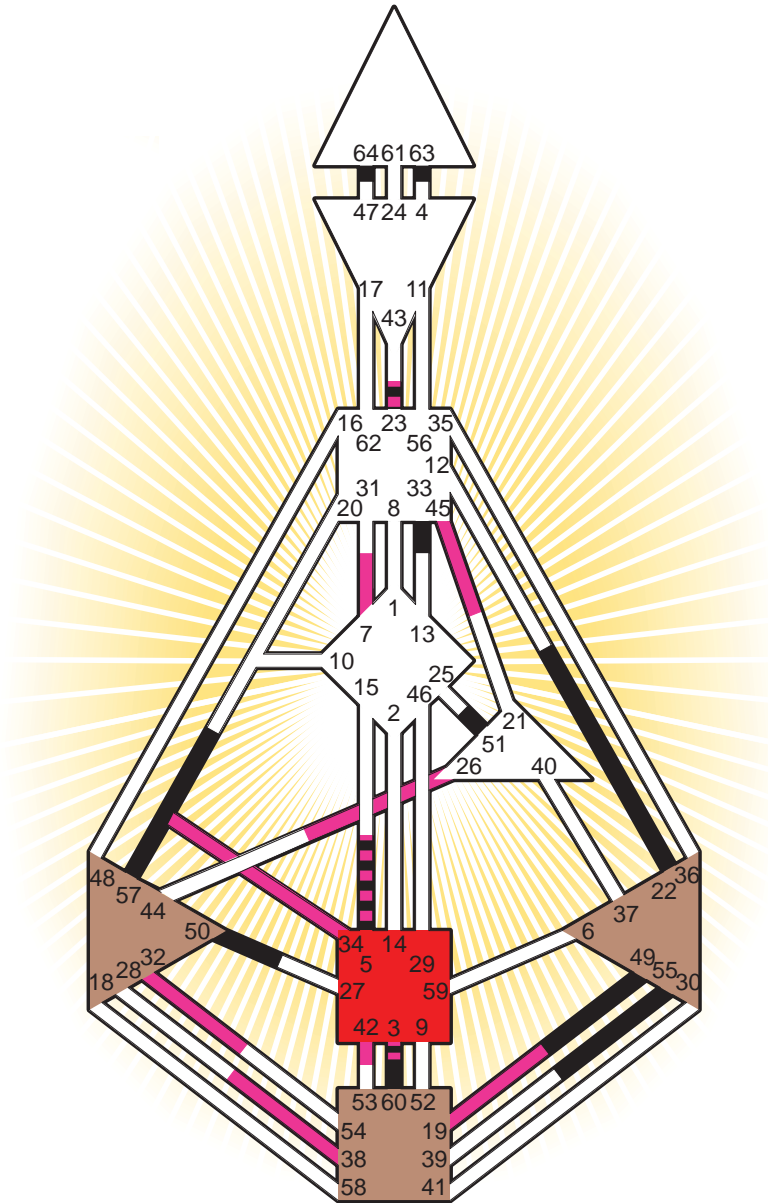

ZEN HUMAN DESIGN

INDIVIDUAL CHART

Maurice Ravel

Personality

Ciboure, F
 7. March 1875
 22:00:00 LMT
 22:06:44 GMT

Design

11. December 1874
 03:04:49 GMT

Definition Type

- No Definition
- Single Definition
- Split Definition
- Triple Split Definition
- Quadruple Split Definition

Mode

- To Wait
- To Do

Defined Centers

- Throat
- Head
- Ji
- Heart
- Sacral
- Root

Awareness

- Mental (Ajna)
- Intuitive (Spleen)
- Emotional (Solar Plexus)

	☉	⊕	☾	♋	♌	♍	♎	♏	♐	♑	♒	♓	
Personality	63.6	64.6	22.2	51.3	57.3	55.6	60.6	5.2	50.5	49.2	33.5	3.3	23.3
Design	26.3	45.3	38.4	42.5	32.5	34.1	5.5	32.3	32.6	19.4	7.2	3.2	23.3