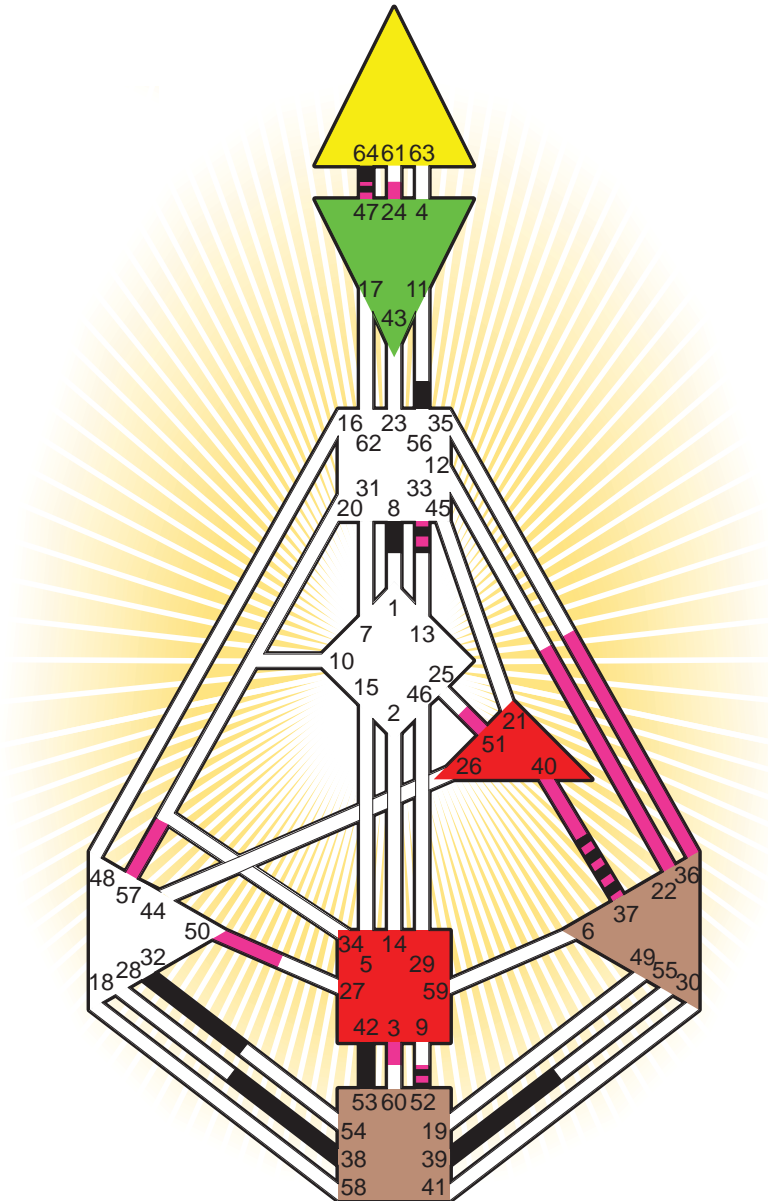

ZEN HUMAN DESIGN

INDIVIDUAL CHART

Nancy Reagan

Personality

Manhattan, NY
 6. July 1921
 13:18:00 EDT
 17:18:00 GMT

Design

6. April 1921
 09:50:46 GMT

Rodden Rating **B**

Definition Type

- No Definition
- Single Definition
- Split Definition
- Triple Split Definition
- Quadruple Split Definition

Mode

- To Wait
- To Do

Defined Centers

- Throat
- Ji
- Sacral
- Head
- Heart
- Root

Awareness

- Mental (Ajna)
- Intuitive (Spleen)
- Emotional (Solar Plexus)

	☉	⊕	☾	♋	♌	♍	♎	♏	♐	♑	♒	♓	
Personality	39.5	38.5	56.5	32.3	42.3	53.2	8.5	39.3	64.3	47.3	37.4	33.6	52.6
Design	51.1	57.1	36.1	50.1	3.1	22.3	24.3	24.2	40.5	47.3	37.3	33.4	52.4