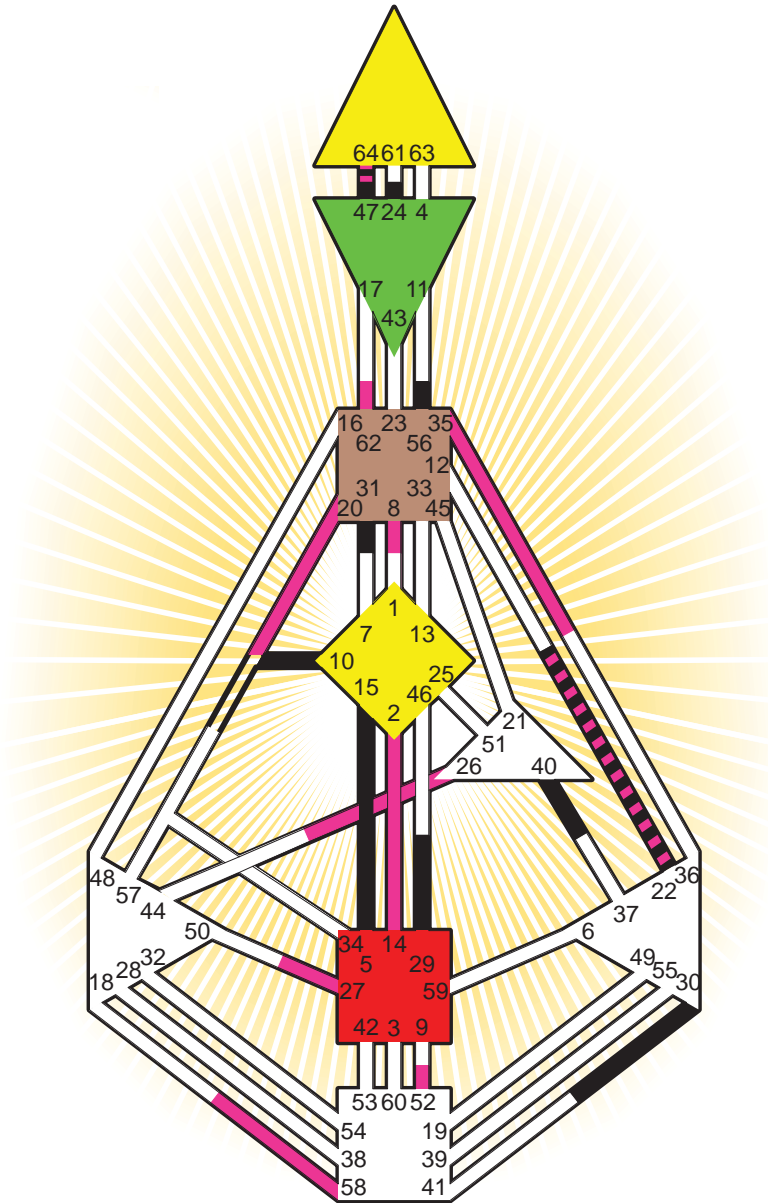

ZEN HUMAN DESIGN

INDIVIDUAL CHART

Robert Redford

Personality

Santa Monica, CA
 18. August 1936
 20:02:00 PST
 04:02:00 GMT

Design

19. May 1936
 03:44:32 GMT

Rodden Rating **AA**

Definition Type

- No Definition
- Single Definition
- Split Definition
- Triple Split Definition
- Quadruple Split Definition

Mode

- To Wait
- To Do

Defined Centers

- Throat
- Head
- Ji
- Heart
- Sacral
- Root

Awareness

- Mental (Ajna)
- Intuitive (Spleen)
- Emotional (Solar Plexus)

	☉	⊕	☾	♋	♌	♍	♎	♏	♐	♑	♒	♓	
Personality	29.2	30.2	47.3	10.5	15.5	47.2	40.5	31.4	5.4	22.5	24.3	64.5	56.2
Design	8.4	14.4	27.3	58.1	52.1	35.3	2.4	20.5	26.6	22.5	27.6	64.3	62.6