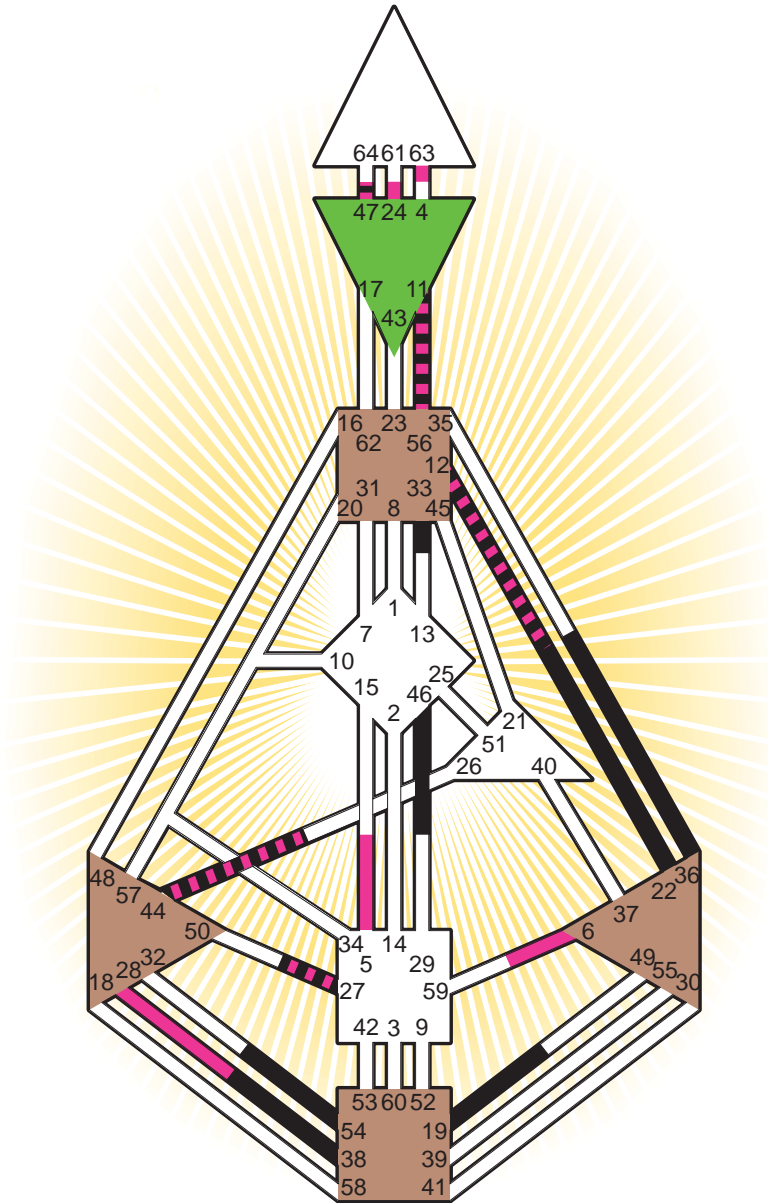

ZEN HUMAN DESIGN

INDIVIDUAL CHART

Vanessa Redgrave

Personality

Blackheath, GBE
 30. January 1937
 18:00:00 GMT
 18:00:00 GMT

Design

5. November 1936
 01:28:41 GMT

Rodden Rating **B**

Definition Type

- No Definition
- Single Definition
- Split Definition
- Triple Split Definition
- Quadruple Split Definition

Mode

- To Wait
- To Do

Defined Centers

- Throat
- Head
- Ji
- Heart
- Sacral
- Root

Awareness

- Mental (Ajna)
- Intuitive (Spleen)
- Emotional (Solar Plexus)

	☉	⊕	☾	♋	♌	♍	♎	♏	♐	♑	♒	♓	
Personality	19.4	33.4	46.1	11.1	12.1	54.2	36.5	44.6	38.5	22.4	27.4	47.2	56.2
Design	44.6	24.6	56.5	11.3	12.3	28.3	5.5	6.2	11.2	63.5	27.6	47.2	56.3