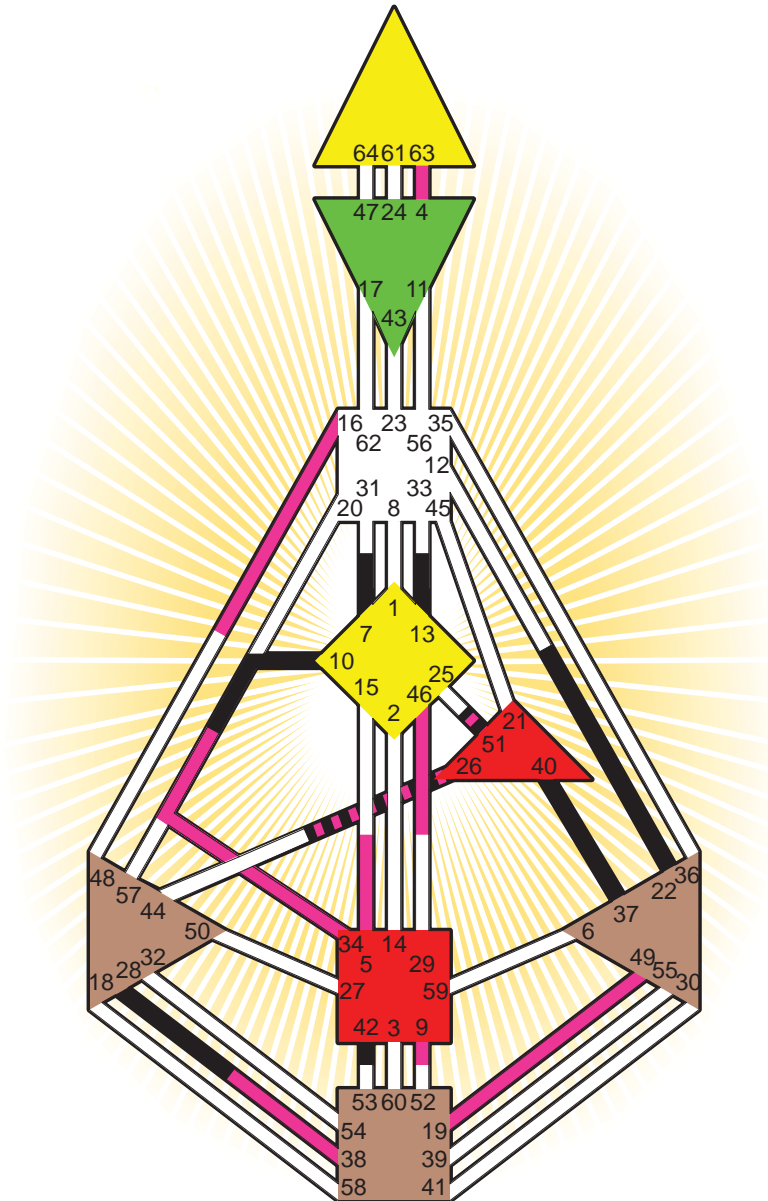

ZEN HUMAN DESIGN

INDIVIDUAL CHART

Auguste Renoir

Personality

Limoges, F
25. February 1841
06:00:00 LMT
05:54:56 GMT

Design

30. November 1840
14:15:35 GMT

Rodden Rating **AA**

Definition Type

- ☐ No Definition
- ☐ Single Definition
- ☐ Split Definition
- ☒ Triple Split Definition
- ☐ Quadruple Split Definition

Mode

- ☒ To Wait
- ☐ To Do

Defined Centers

- ☐ Throat
- ☒ Ji
- ☒ Sacral
- ☐ Head
- ☒ Heart
- ☐ Root

Awareness

- ☒ Mental (Ajna)
- ☐ Intuitive (Spleen)
- ☐ Emotional (Solar Plexus)

	☉	⊕	☾	♋	♌	♍	♎	♏	♐	♑	♒	♓	
Personality	37.1	40.1	42.1	13.6	7.6	22.6	42.3	28.4	26.1	10.4	22.3	13.3	51.4
Design	9.3	16.3	49.1	49.3	4.3	5.2	38.2	46.2	34.2	26.6	63.6	19.6	51.4