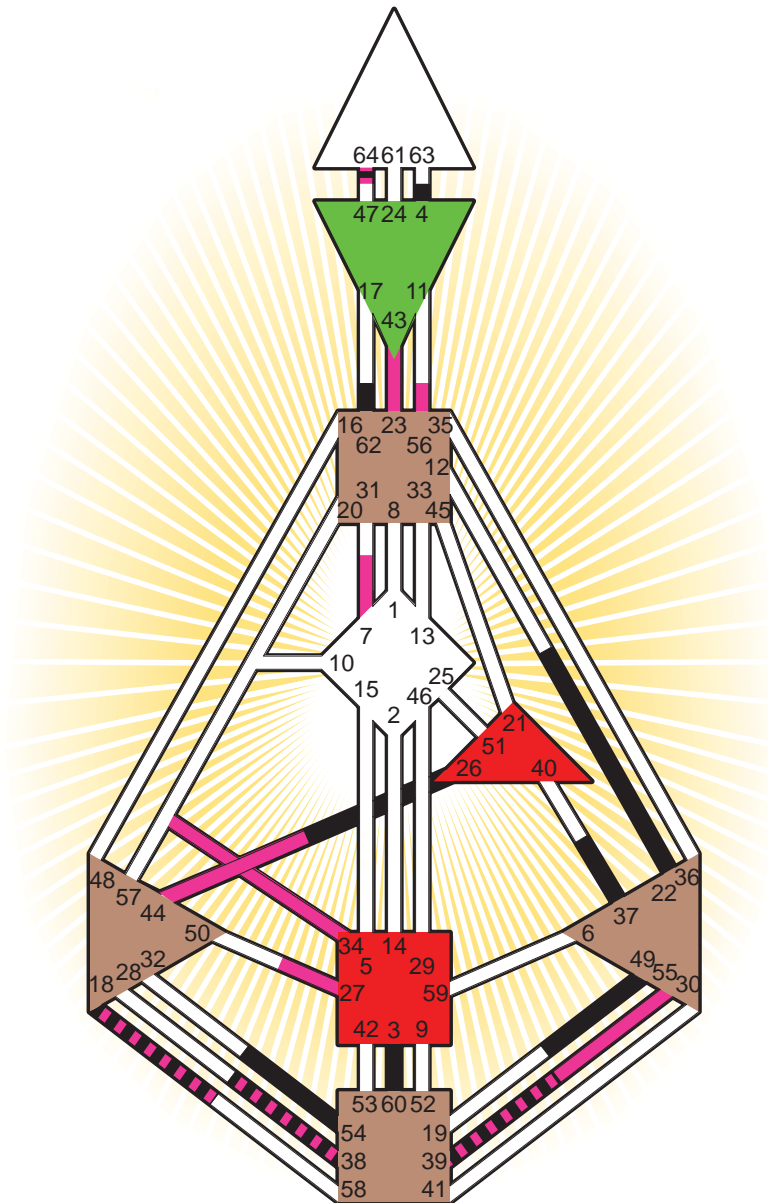

ZEN HUMAN DESIGN

INDIVIDUAL CHART

Burt Reynolds

Personality

Lansing, MI
 11. February 1936
 12:10:00 EST
 17:10:00 GMT

Design

17. November 1935
 02:42:17 GMT

Rodden Rating **AA**

Definition Type

- No Definition
- Single Definition
- Split Definition
- Triple Split Definition
- Quadruple Split Definition

Mode

- To Wait
- To Do

Defined Centers

- Throat
- Head
- Ji
- Heart
- Sacral
- Root

Awareness

- Mental (Ajna)
- Intuitive (Spleen)
- Emotional (Solar Plexus)

	☉	⊕	☾	♋	♌	♍	♎	♏	♐	♑	♒	♓	
Personality	49.4	4.4	18.6	38.3	39.3	60.6	54.3	22.6	26.3	37.5	3.6	64.5	62.6
Design	43.6	23.6	7.1	38.5	39.5	44.4	18.4	38.6	34.2	55.4	27.1	64.6	56.2