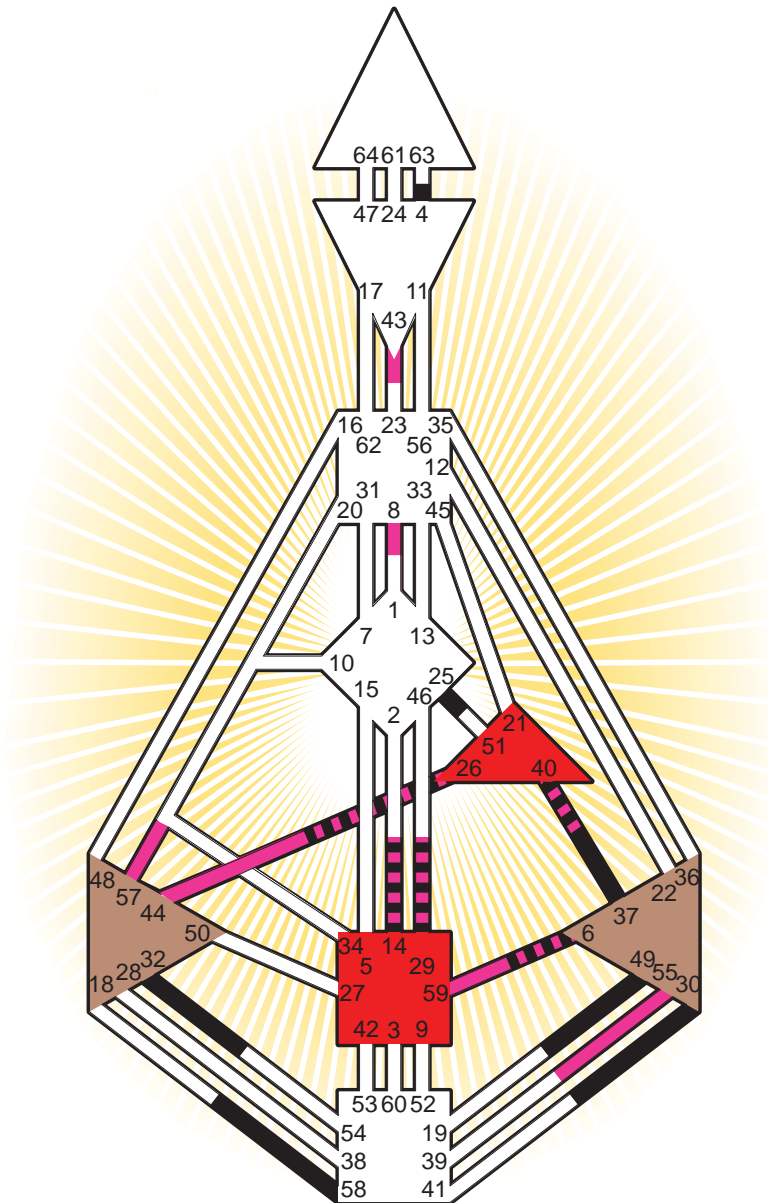

ZEN HUMAN DESIGN

INDIVIDUAL CHART

Christina Ricci

Personality

Santa Monica, CA
 12. February 1980
 18:30:00 PST
 02:30:00 GMT

Design

18. November 1979
 11:51:29 GMT

Rodden Rating **AA**

Definition Type

- No Definition
- Single Definition
- Split Definition
- Triple Split Definition
- Quadruple Split Definition

Mode

- To Wait
- To Do

Defined Centers

- Throat
- Head
- Ji
- Heart
- Sacral
- Root

Awareness

- Mental (Ajna)
- Intuitive (Spleen)
- Emotional (Solar Plexus)

	☉	⊕	☾	♋	♌	♍	♎	♏	♐	♑	♒	♓	
Personality	49.5	4.5	58.6	29.6	30.6	37.5	25.6	40.5	40.2	6.4	14.2	26.6	32.1
Design	14.2	8.2	44.4	59.6	55.6	14.6	26.1	29.6	40.3	6.3	43.3	26.3	57.6