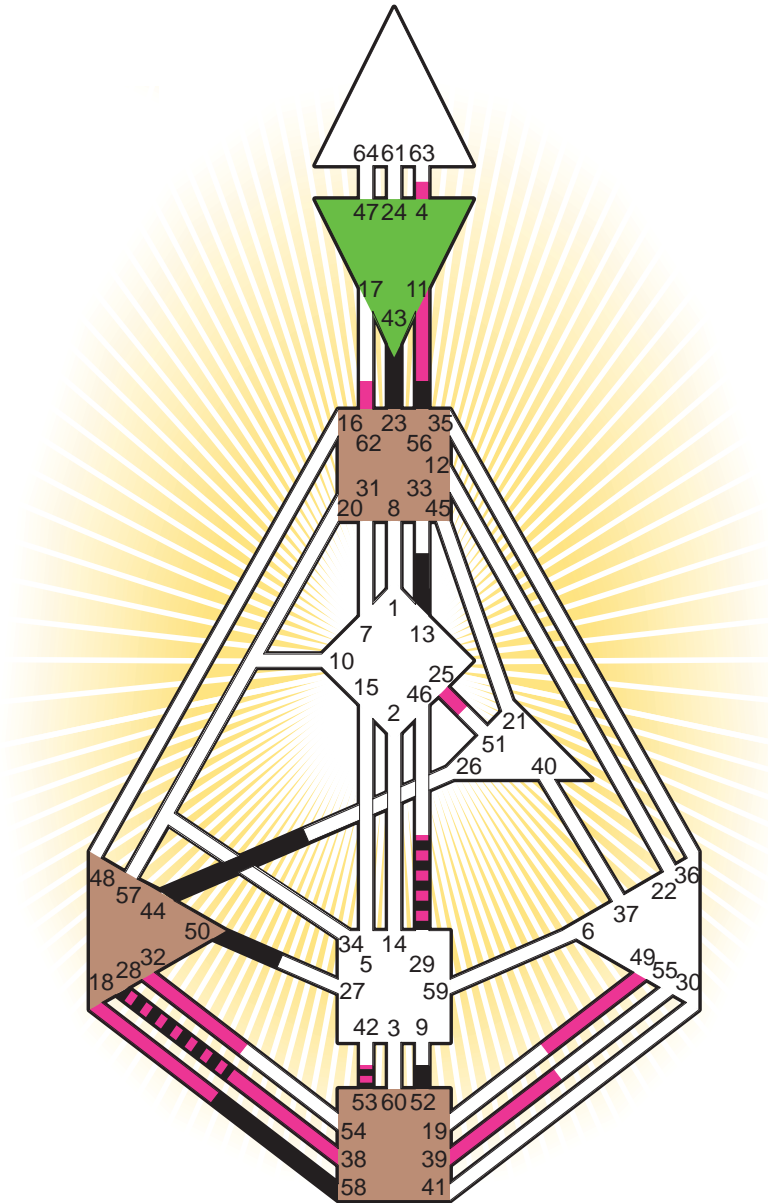

Condoleezza Rice

Personality

Birmingham, AL
 14. November 1954
 11:30:00 CST
 17:30:00 GMT

Design

17. August 1954
 06:21:59 GMT

Rodden Rating **A**

Definition Type

- No Definition
- Single Definition
- Split Definition
- Triple Split Definition
- Quadruple Split Definition

Mode

- To Wait
- To Do

Defined Centers

- Throat
- Head
- Ji
- Heart
- Sacral
- Root

Awareness

- Mental (Ajna)
- Intuitive (Spleen)
- Emotional (Solar Plexus)

	☉	⊕	☾	♋	♌	♍	♎	♏	♐	♑	♒	♓	
Personality	<u>43.4</u>	<u>23.4</u>	<u>53.4</u>	<u>58.3</u>	<u>52.3</u>	<u>28.1</u>	<u>43.5</u>	<u>13.4</u>	<u>56.4</u>	<u>44.6</u>	<u>56.2</u>	<u>50.1</u>	<u>29.3</u>
Design	<u>4.6</u>	<u>49.6</u>	<u>25.3</u>	<u>38.5</u>	<u>39.5</u>	<u>4.1</u>	<u>18.6</u>	<u>11.6</u>	<u>53.4</u>	<u>28.3</u>	<u>62.5</u>	<u>32.4</u>	<u>29.1</u>