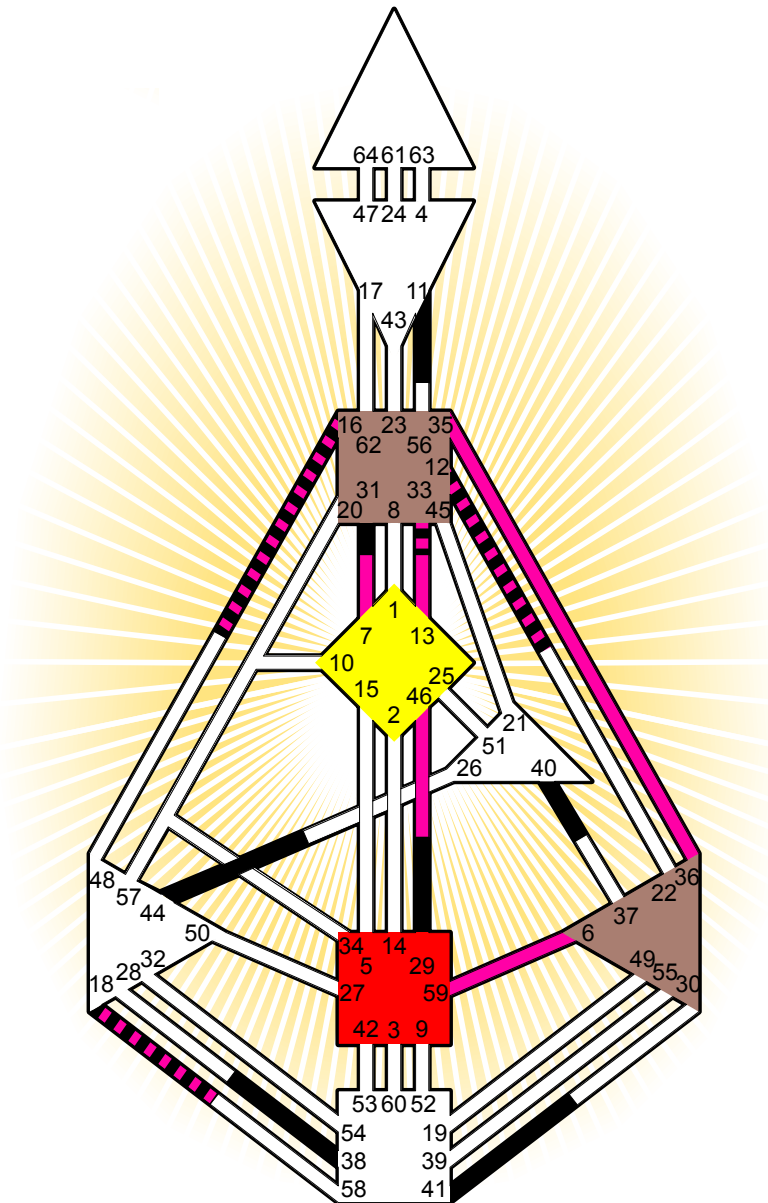

Definition Type

- No Definition
- Single Definition
- Split Definition
- Triple Split Definition
- Quadruple Split Definition

Mode

- To Wait
- To Do

Defined Centers

- Throat
- Head
- Ji
- Heart
- Sacral
- Root

Awareness

- Mental (Ajna)
- Intuitive (Spleen)
- Emotional (Solar Plexus)

	☉	⊕	☾	♋	♌	♍	♎	♏	♐	♑	♒	♓	
Personality	11.3	12.3	40.3	<u>31.6</u>	41.6	38.6	44.4	16.3	<u>29.3</u>	12.1	16.1	18.1	<u>33.1</u>
Design	<u>6.6</u>	<u>36.6</u>	<u>12.5</u>	<u>7.2</u>	<u>13.2</u>	<u>18.1</u>	<u>59.6</u>	<u>35.3</u>	<u>7.5</u>	<u>12.4</u>	<u>16.4</u>	<u>46.4</u>	<u>33.1</u>