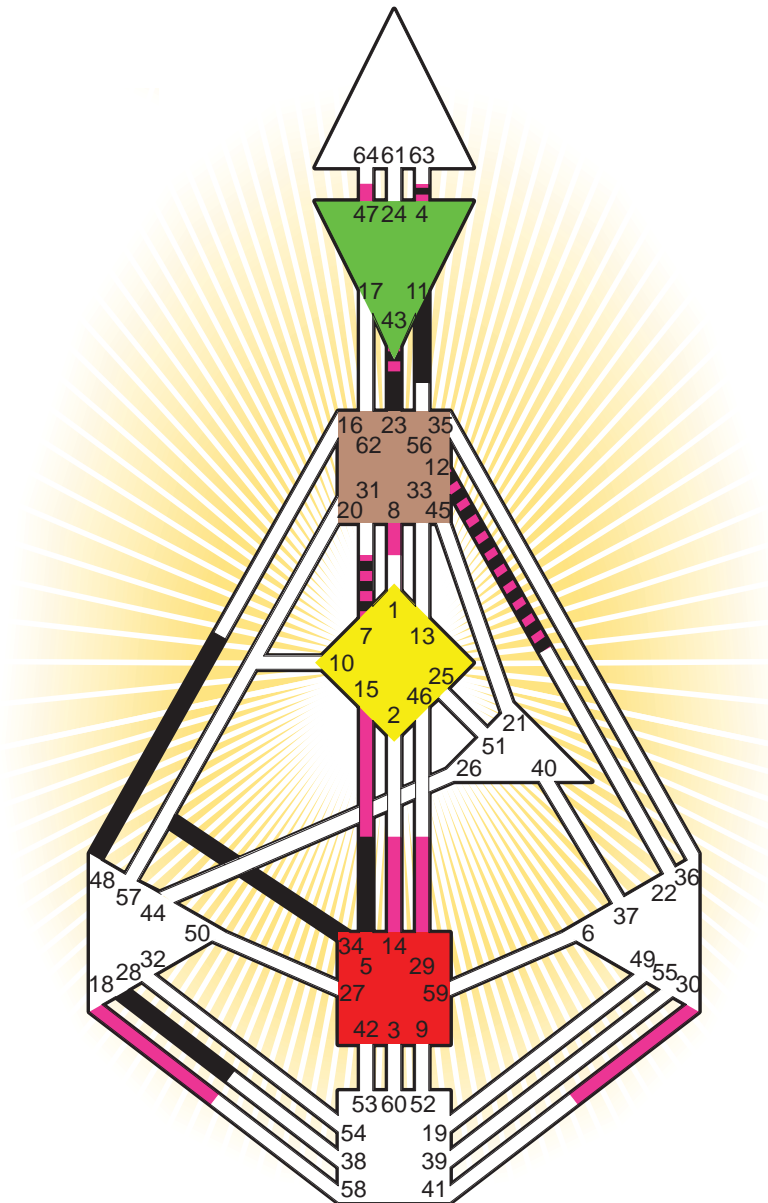

#### Definition Type

- No Definition
- Single Definition
- Split Definition
- Triple Split Definition
- Quadruple Split Definition

#### Mode

- To Wait
- To Do

#### Defined Centers

- Throat
- Head
- Ji
- Heart
- Sacral
- Root

#### Awareness

- Mental (Ajna)
- Intuitive (Spleen)
- Emotional (Solar Plexus)

	☉	⊕	☾	♋	♌	♍	♎	♏	♐	♑	♒	♓	
<b>Personality</b>	<u>43.4</u>	<u>23.4</u>	11.5	<u>23.5</u>	<u>43.5</u>	28.4	<u>5.1</u>	4.6	<u>34.6</u>	4.4	12.3	<u>48.3</u>	7.2
<b>Design</b>	<u>29.1</u>	<u>30.1</u>	<u>47.5</u>	<u>8.4</u>	<u>14.4</u>	<u>7.1</u>	<u>4.2</u>	<u>15.6</u>	<u>43.1</u>	<u>7.1</u>	12.3	<u>18.6</u>	<u>7.1</u>