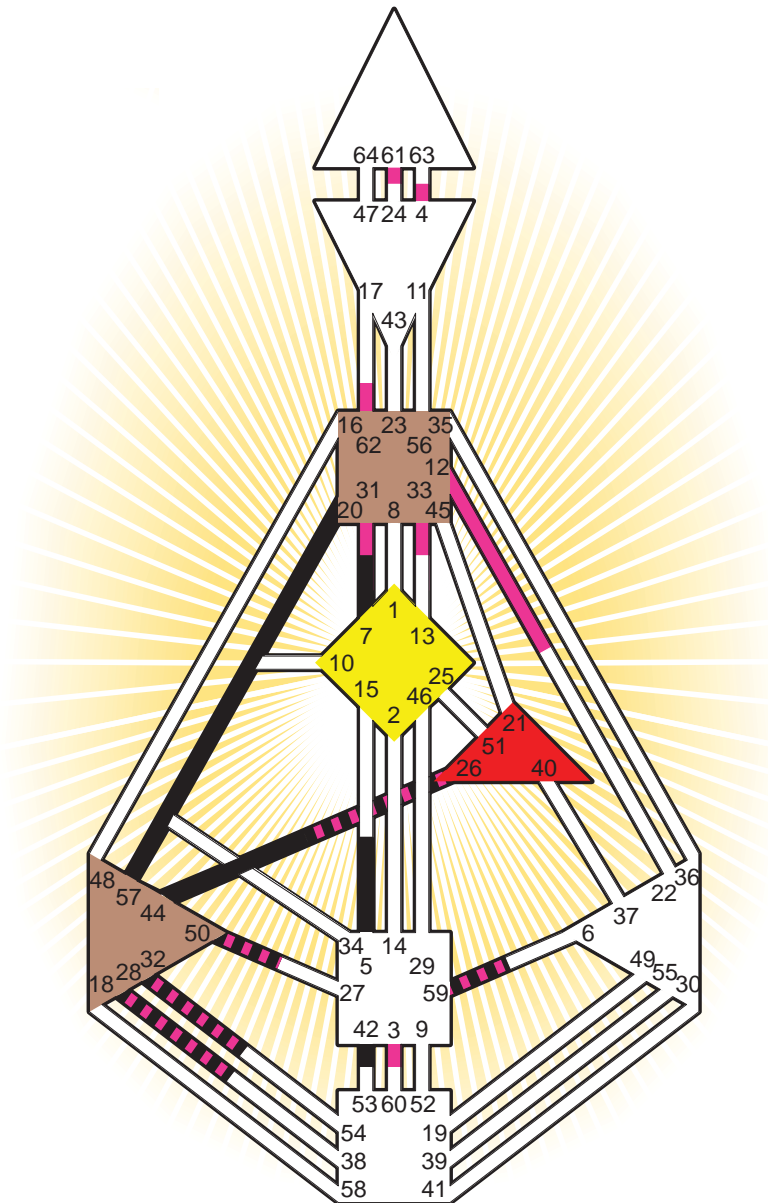

ZEN HUMAN DESIGN

INDIVIDUAL CHART

Tim Robbins

Personality

West Covina, CA
 16. October 1958
 02:12:00 PST
 10:12:00 GMT

Design

17. July 1958
 15:42:36 GMT

Rodden Rating **AA**

Definition Type

- No Definition
- Single Definition
- Split Definition
- Triple Split Definition
- Quadruple Split Definition

Mode

- To Wait
- To Do

Defined Centers

- Throat
- Head
- Ji
- Heart
- Sacral
- Root

Awareness

- Mental (Ajna)
- Intuitive (Spleen)
- Emotional (Solar Plexus)

	☉	⊕	☾	♋	♌	♍	♎	♏	♐	♑	♒	♓	
Personality	32.2	42.2	5.1	32.2	42.2	50.4	57.1	20.3	44.1	26.5	7.3	28.3	59.4
Design	62.5	61.5	31.5	50.1	3.1	4.1	12.3	3.2	32.3	26.4	33.4	28.1	59.1