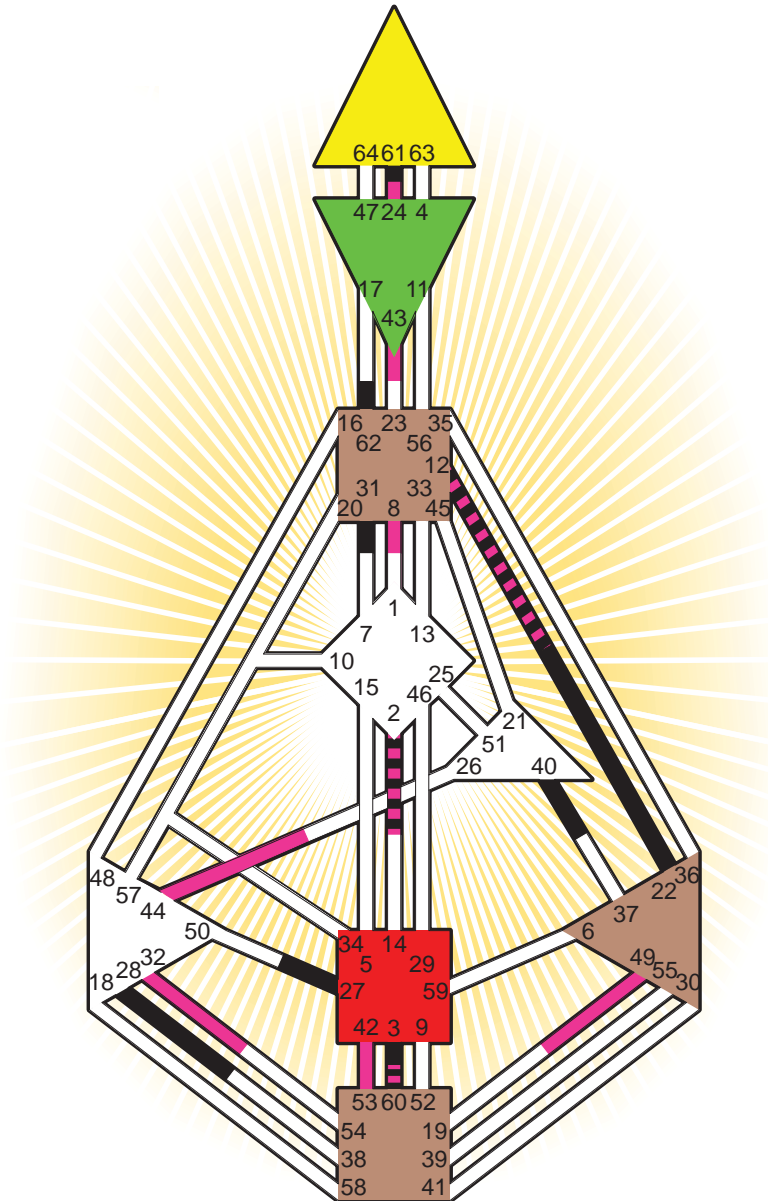

ZEN HUMAN DESIGN

INDIVIDUAL CHART

Ginger Rogers

Personality

Independence, MO
16. July 1911
02:28:00 CST
08:28:00 GMT

Design

15. April 1911
18:56:01 GMT

Rodden Rating **AA**

Definition Type

- ☐ No Definition
- ☐ Single Definition
- ☐ Split Definition
- ☒ Triple Split Definition
- ☐ Quadruple Split Definition

Mode

- ☐ To Wait
- ☒ To Do

Defined Centers

- ☒ Throat
- ☒ Head
- ☐ Ji
- ☐ Heart
- ☒ Sacral
- ☐ Root

Awareness

- ☒ Mental (Ajna)
- ☐ Intuitive (Spleen)
- ☐ Emotional (Solar Plexus)

	☉	⊕	☾	♋	♌	♍	♎	♏	♐	♑	♒	♓	
Personality	62.3	61.3	22.1	27.5	28.5	31.5	40.3	3.5	28.4	2.6	60.2	62.1	12.6
Design	42.5	32.5	43.1	24.3	44.3	2.2	8.4	49.6	44.5	24.1	60.4	53.4	12.4