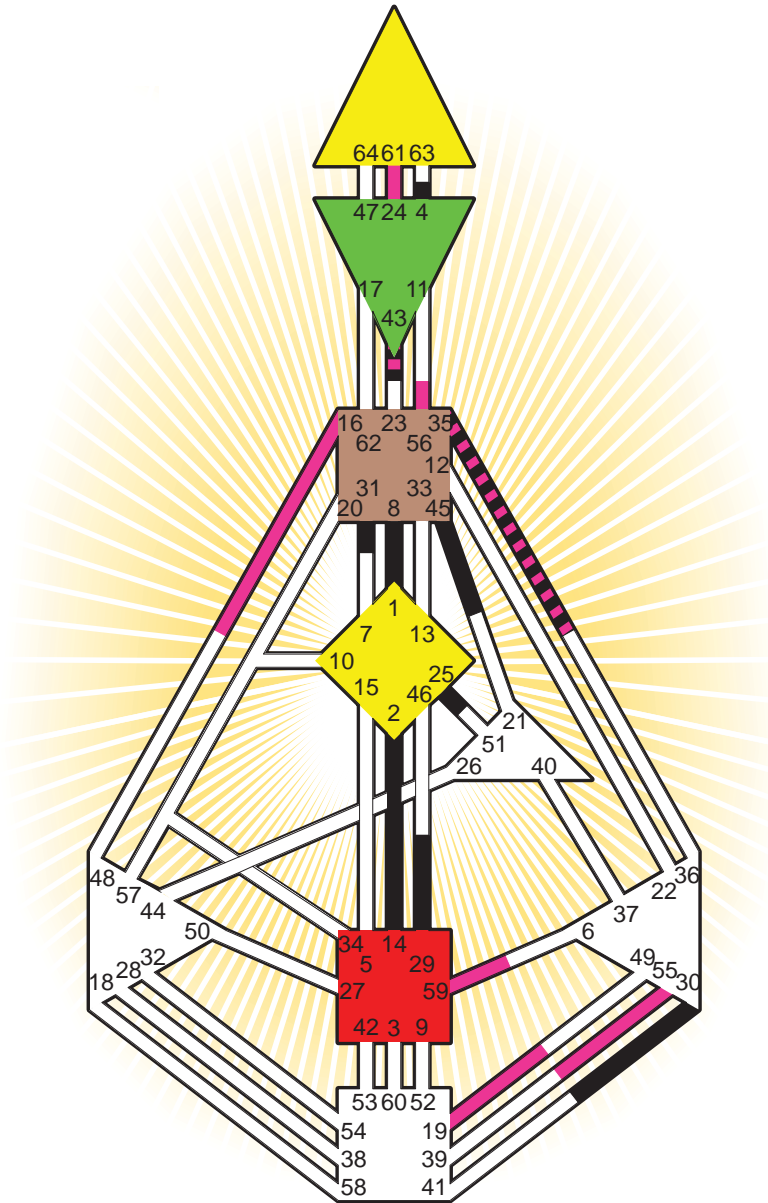

ZEN HUMAN DESIGN

INDIVIDUAL CHART

Ida Rolf

Personality

New York, NY
 19. May 1896
 11:30:00 EST
 16:30:00 GMT

Design

20. February 1896
 05:47:22 GMT

Rodden Rating **AA**

Definition Type

- No Definition
- Single Definition
- Split Definition
- Triple Split Definition
- Quadruple Split Definition

Mode

- To Wait
- To Do

Defined Centers

- Throat
- Head
- Ji
- Heart
- Sacral
- Root

Awareness

- Mental (Ajna)
- Intuitive (Spleen)
- Emotional (Solar Plexus)

	☉	⊕	☾	♋	♌	♍	♎	♏	♐	♑	♒	♓	
Personality	<u>8.5</u>	<u>14.5</u>	4.4	30.5	29.5	45.5	<u>2.3</u>	25.1	31.2	<u>1.2</u>	43.4	45.1	35.1
Design	55.2	59.2	<u>24.6</u>	55.4	59.4	19.4	<u>61.6</u>	<u>61.1</u>	56.5	43.1	43.6	35.5	16.6