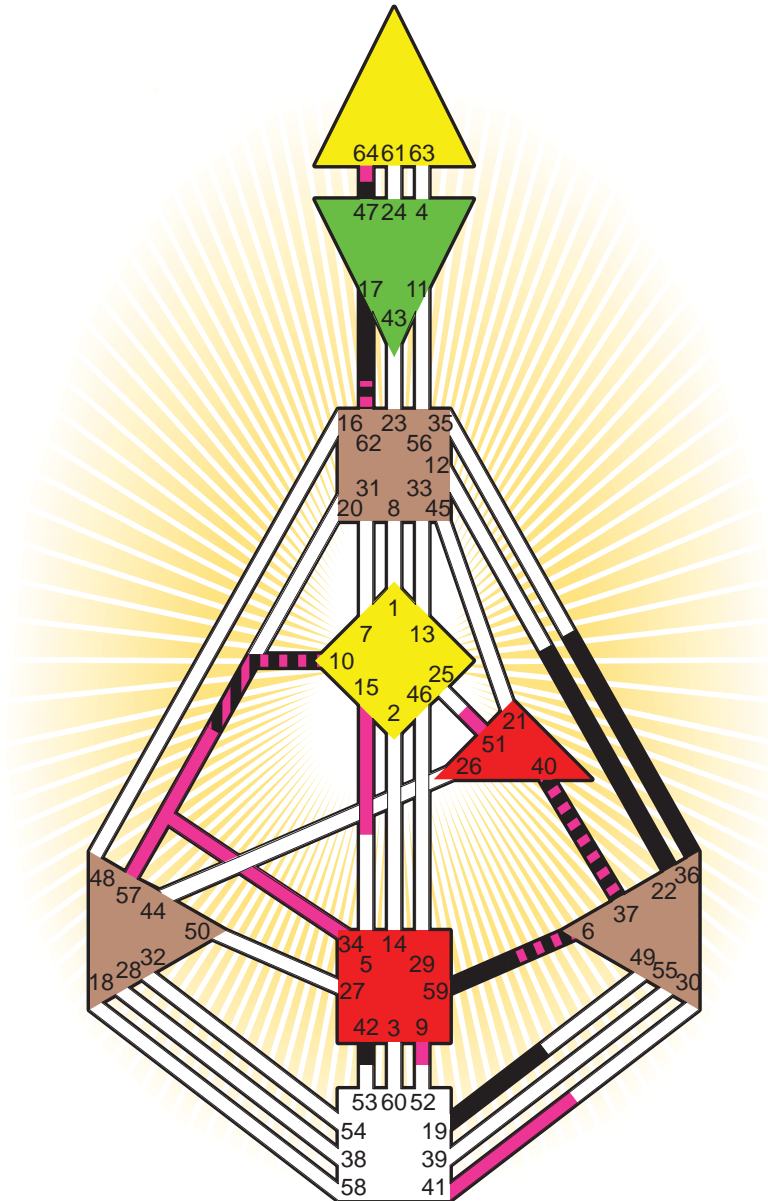

ZEN HUMAN DESIGN

INDIVIDUAL CHART

Philip Roth

Personality

Newark, NJ
 19. March 1933
 01:00:00 EST
 06:00:00 GMT

Design

22. December 1932
 05:43:24 GMT

Rodden Rating **AA**

Definition Type

- No Definition
- Single Definition
- Split Definition
- Triple Split Definition
- Quadruple Split Definition

Mode

- To Wait
- To Do

Defined Centers

- Throat
- Head
- Ji
- Heart
- Sacral
- Root

Awareness

- Mental (Ajna)
- Intuitive (Spleen)
- Emotional (Solar Plexus)

	☉	☊	☾	♋	♌	♍	♎	♏	♐	♑	♒	♓	
Personality	36.6	6.6	10.6	37.2	40.2	17.2	22.3	59.5	47.1	19.6	42.2	40.3	62.1
Design	10.3	15.3	57.4	37.6	40.6	9.3	34.2	64.5	6.1	41.2	51.5	40.5	62.3