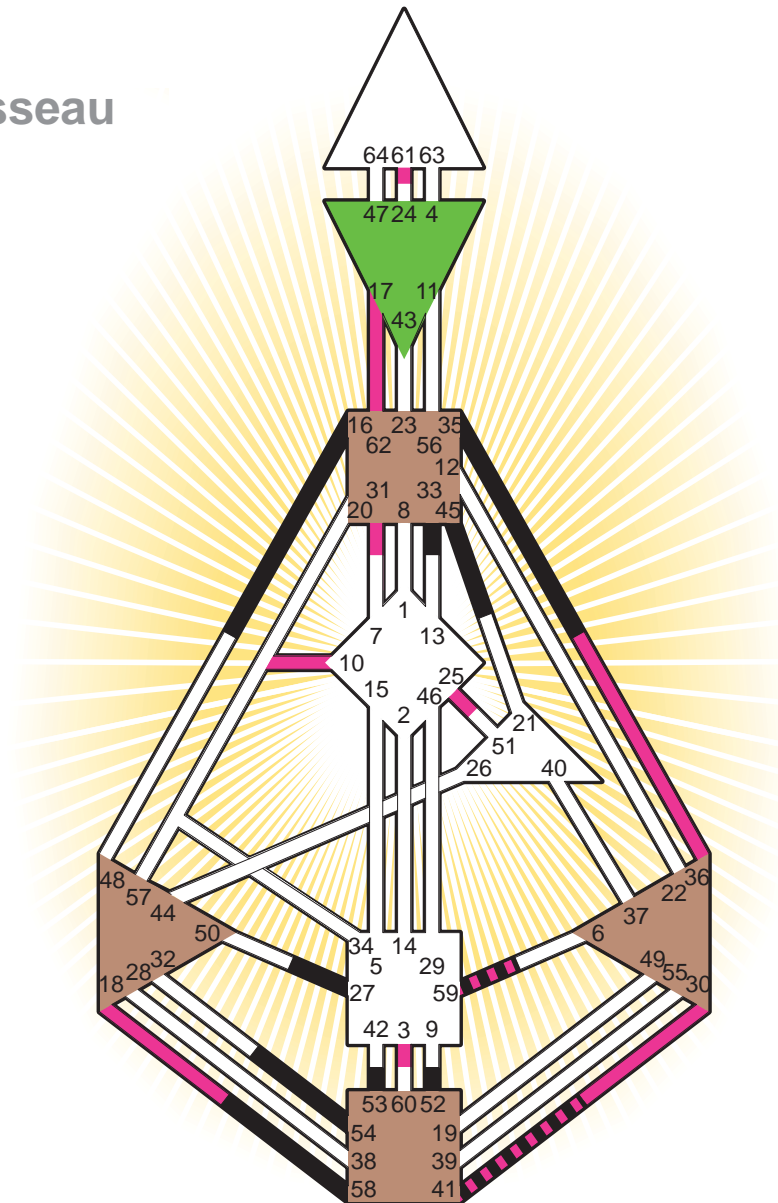

ZEN HUMAN DESIGN

INDIVIDUAL CHART

Jean Jacques Rousseau

Personality

Geneve, CH
28. June 1712
10:00:00 LMT
09:35:24 GMT

Design

29. March 1712
04:59:34 GMT

Rodden Rating **DD**

Definition Type

- No Definition
- Single Definition
- Split Definition
- Triple Split Definition
- Quadruple Split Definition

Mode

- To Wait
- To Do

Defined Centers

- Throat
- Head
- Ji
- Heart
- Sacral
- Root

Awareness

- Mental (Ajna)
- Intuitive (Spleen)
- Emotional (Solar Plexus)

	☉	⊕	☾	♋	♌	♍	♎	♏	♐	♑	♒	♓	
Personality	52.3	58.3	27.5	54.1	53.1	35.5	45.3	16.5	41.4	33.6	59.4	27.3	59.1
Design	17.6	18.6	10.4	61.1	62.1	36.1	30.6	25.6	41.1	31.6	59.4	3.6	59.1