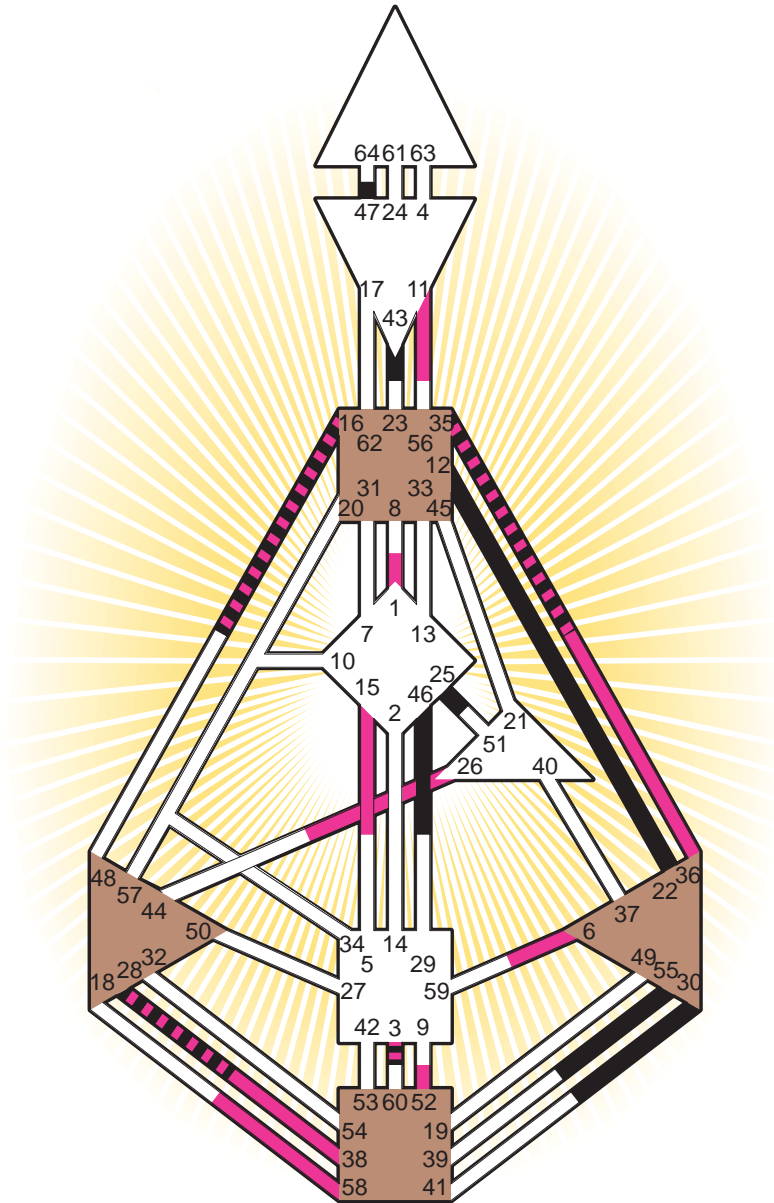

ZEN HUMAN DESIGN

INDIVIDUAL CHART

Dane Rudhyar

Personality

Paris, F
23. March 1895
00:42:00 LMT
00:32:40 GMT

Design

25. December 1894
21:24:44 GMT

Rodden Rating **A**

Definition Type

- No Definition
- Single Definition
- Split Definition
- Triple Split Definition
- Quadruple Split Definition

Mode

- To Wait
- To Do

Defined Centers

- Throat
- Head
- Ji
- Heart
- Sacral
- Root

Awareness

- Mental (Ajna)
- Intuitive (Spleen)
- Emotional (Solar Plexus)

	☉	⊕	☾	♋	♌	♍	♎	♏	♐	♑	♒	♓	
Personality	25.5	46.5	30.1	<u>22.6</u>	47.6	55.5	3.3	<u>35.1</u>	12.6	<u>28.5</u>	43.1	<u>35.2</u>	16.5
Design	58.1	52.1	26.4	<u>36.4</u>	6.4	11.3	<u>38.1</u>	3.2	15.3	<u>28.4</u>	1.6	<u>35.3</u>	16.5