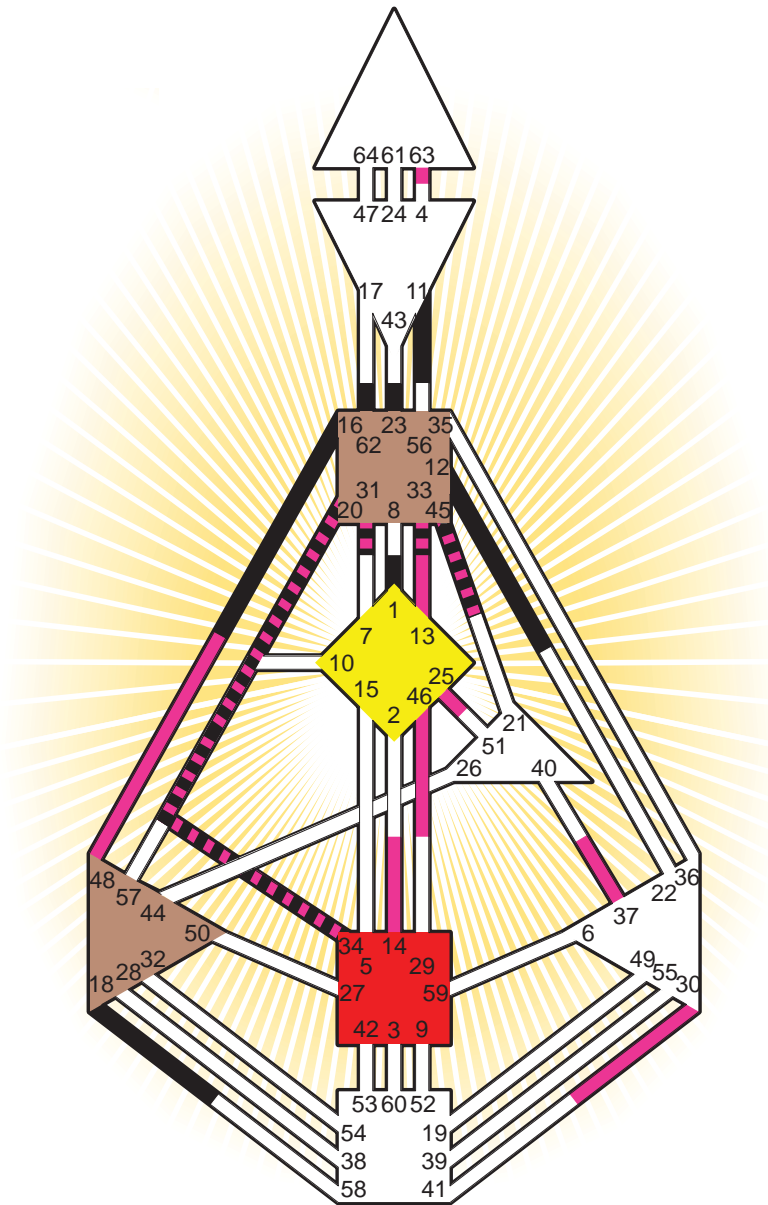

ZEN HUMAN DESIGN

INDIVIDUAL CHART

Salman Rushdie

Personality

Mumbai, IND
 19. June 1947
 02:30:00 IST
 21:00:00 GMT

Design

20. March 1947
 05:23:42 GMT

Rodden Rating **A**

Definition Type

- No Definition
- Single Definition
- Split Definition
- Triple Split Definition
- Quadruple Split Definition

Mode

- To Wait
- To Do

Defined Centers

- Throat
- Head
- Ji
- Heart
- Sacral
- Root

Awareness

- Mental (Ajna)
- Intuitive (Spleen)
- Emotional (Solar Plexus)

	☉	⊕	☾	♋	♌	♍	♎	♏	♐	♑	♒	♓	
Personality	12.5	11.5	12.5	<u>20.3</u>	<u>34.3</u>	62.1	<u>16.1</u>	23.3	1.6	31.5	45.6	18.5	<u>33.5</u>
Design	25.1	46.1	30.5	<u>20.6</u>	<u>34.6</u>	37.4	<u>13.5</u>	63.1	14.4	31.1	45.2	48.1	<u>33.4</u>